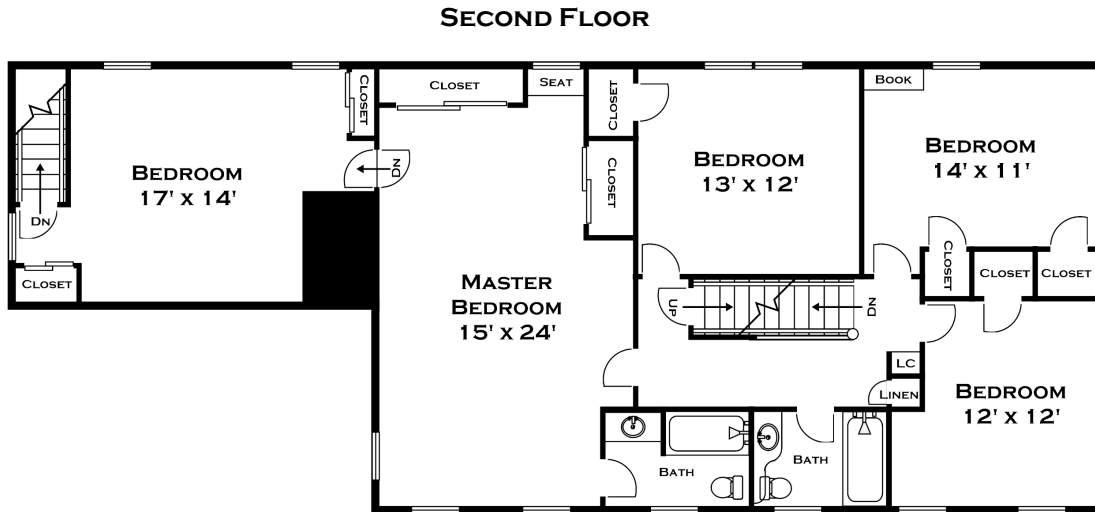

65 OLD FARM ROAD, WELLESLEY MA

DORENE J HIGGONS
 GRAPHICS/CONSULTING
 781.724.7306
 DORENE.HIGGONS@GMAIL.COM

ALL MEASUREMENTS ARE APPROXIMATE AND FOR INFORMATIONAL PURPOSES ONLY—
 NOT DRAWN TO SCALE
 COPYRIGHT © 2020
 BY DORENE HIGGONS