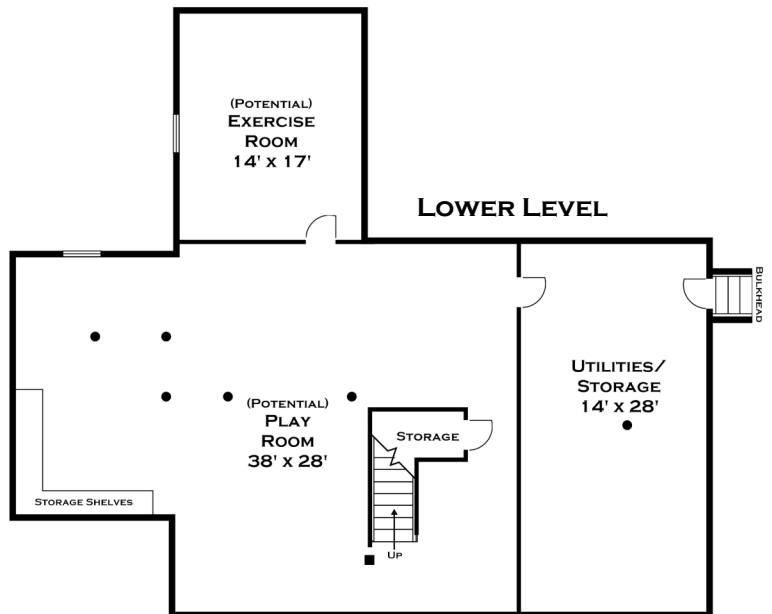

46 CONCORD ROAD, WESTON MA

FIRST FLOOR

SECOND FLOOR

THIRD FLOOR

LOWER LEVEL

DORENE J HIGGONS
GRAPHICS/CONSULTING
781.724.7306
DORENE.HIGGONS@GMAIL.COM

ALL MEASUREMENTS ARE APPROXIMATE AND FOR INFORMATIONAL PURPOSES ONLY—
NOT DRAWN TO SCALE
COPYRIGHT © 2021
BY DORENE HIGGONS