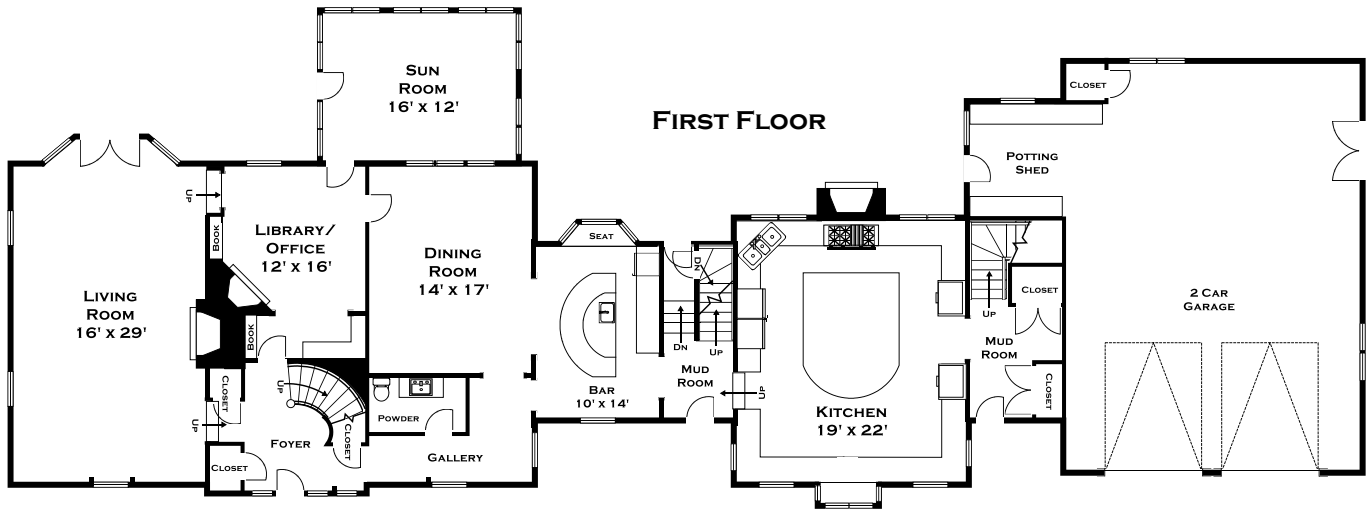

389 GROVE STREET, NEEDHAM MA

ALL MEASUREMENTS ARE APPROXIMATE AND FOR INFORMATIONAL PURPOSES ONLY-- NOT DRAWN TO SCALE

DORENE J HIGGONS
GRAPHICS/CONSULTING
781.724.7306
DORENE.HIGGONS@GMAIL.COM