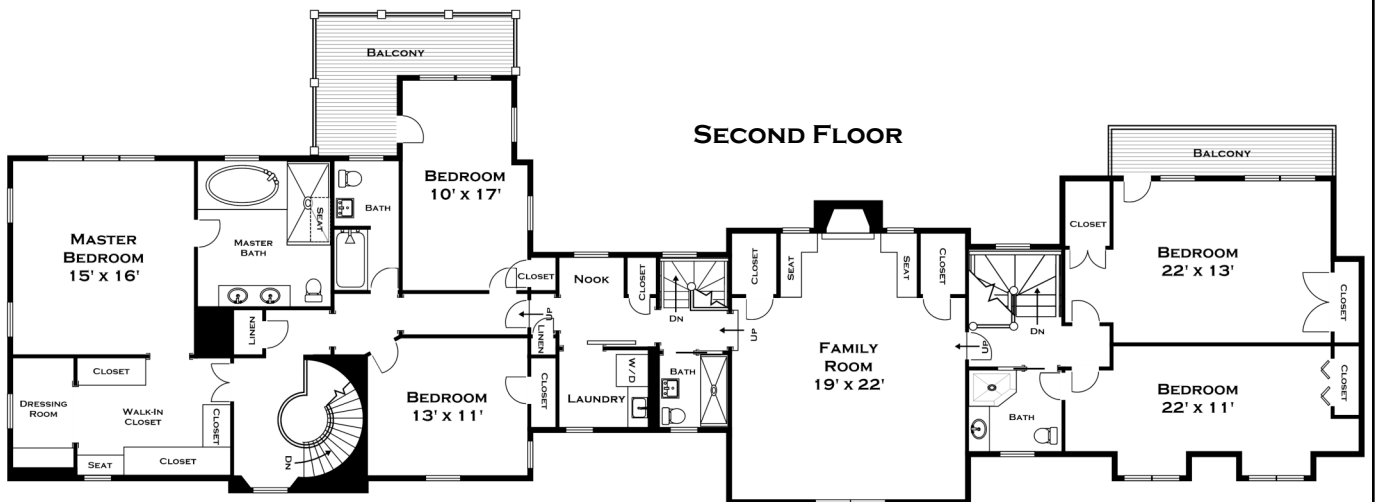

389 GROVE STREET, NEEDHAM MA

ALL MEASUREMENTS ARE APPROXIMATE AND FOR INFORMATIONAL PURPOSES ONLY-- NOT DRAWN TO SCALE

DORENE J HIGGONS
GRAPHICS/CONSULTING
781.724.7306
DORENE.HIGGONS@GMAIL.COM