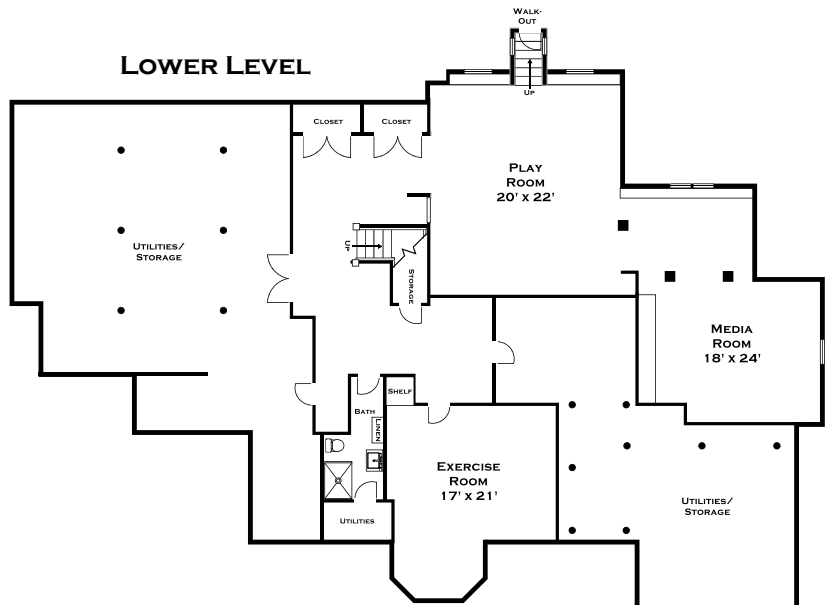

36 SKYVIEW LANE, SUDBURY MA

FIRST FLOOR

THIRD FLOOR

SECOND FLOOR

LOWER LEVEL

ALL MEASUREMENTS ARE APPROXIMATE AND FOR INFORMATIONAL PURPOSES ONLY.
NOT DRAWN TO SCALE
COPYRIGHT © 2020
BY DORENE HIGGONS

DORENE J HIGGONS
GRAPHICS/CONSULTING
781.724.7306
DORENE.HIGGONS@GMAIL.COM