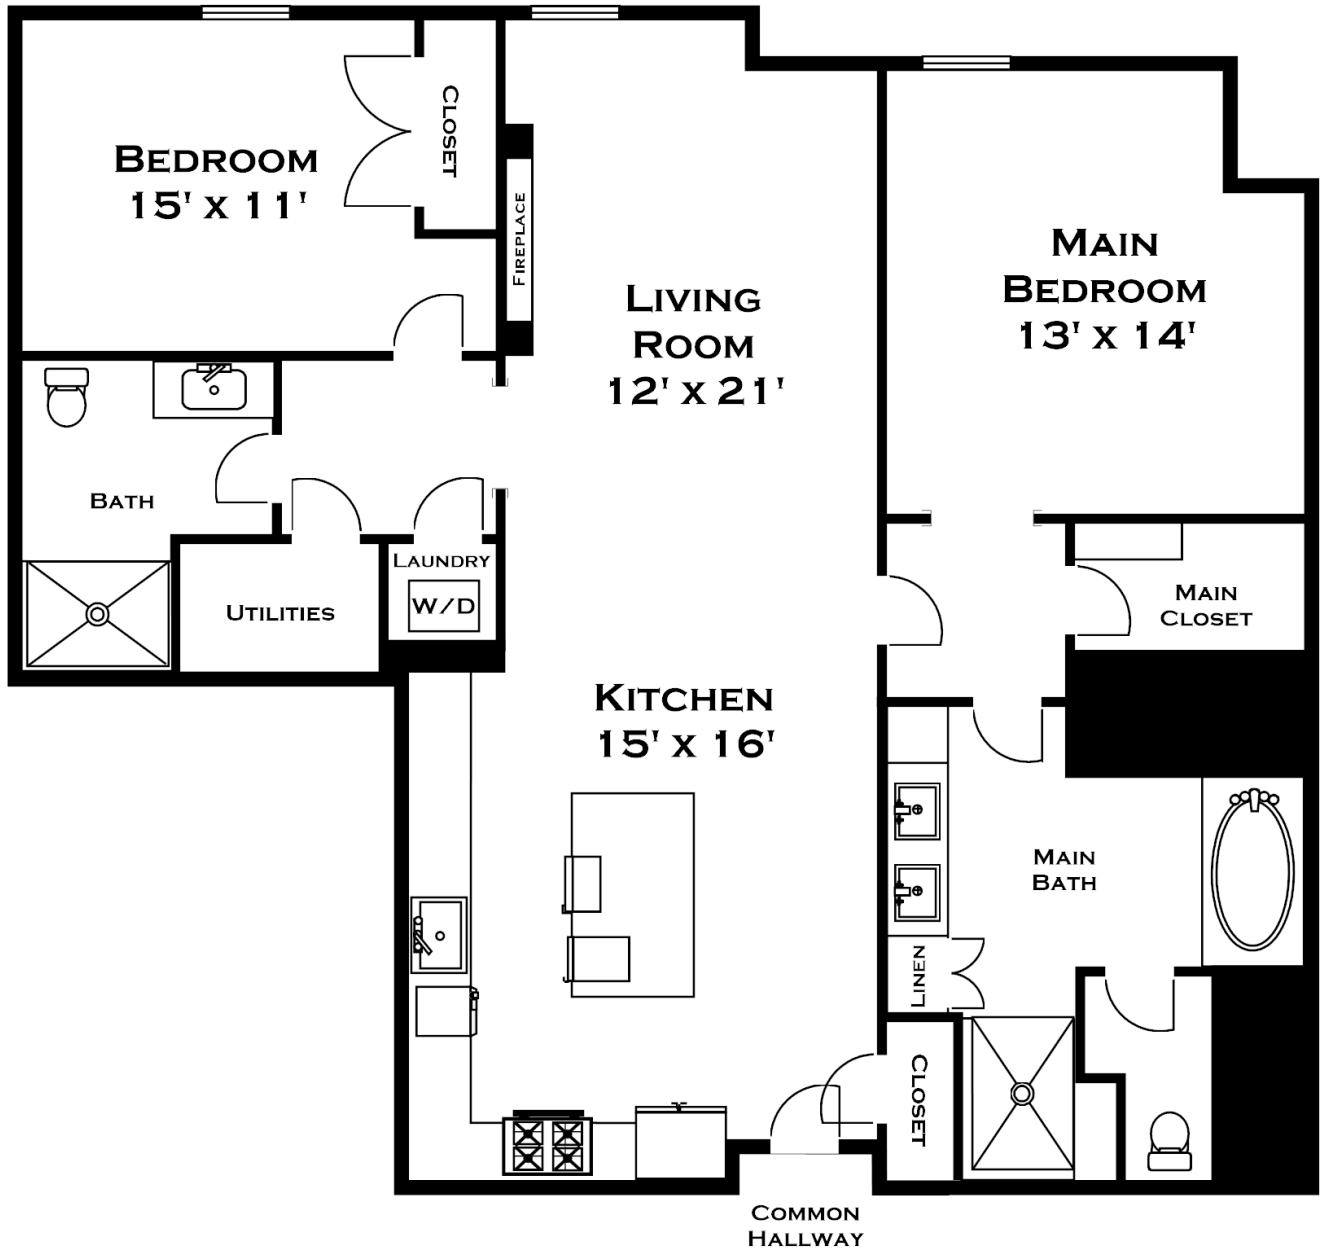

298 WASHINGTON STREET, WESTWOOD MA
UNIT 204

ALL MEASUREMENTS ARE
APPROXIMATE AND FOR
INFORMATIONAL PURPOSES
ONLY—
NOT DRAWN TO SCALE
COPYRIGHT © 2024
BY DORENE HIGGONS

DORENE J HIGGONS
GRAPHICS/CONSULTING
781.724.7306
DORENE.HIGGONS@GMAIL.COM