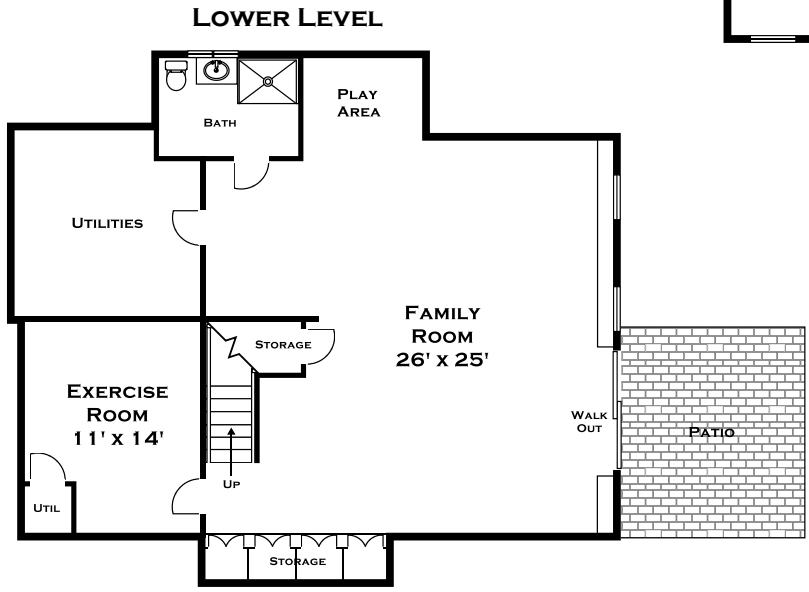

160 WOODLAND ROAD, SOUTHBOROUGH MA

ALL MEASUREMENTS ARE APPROXIMATE AND FOR INFORMATIONAL PURPOSES ONLY—NOT DRAWN TO SCALE

DORENE J HIGGONS
GRAPHICS/CONSULTING
781.724.7306
DORENE.HIGGONS@GMAIL.COM