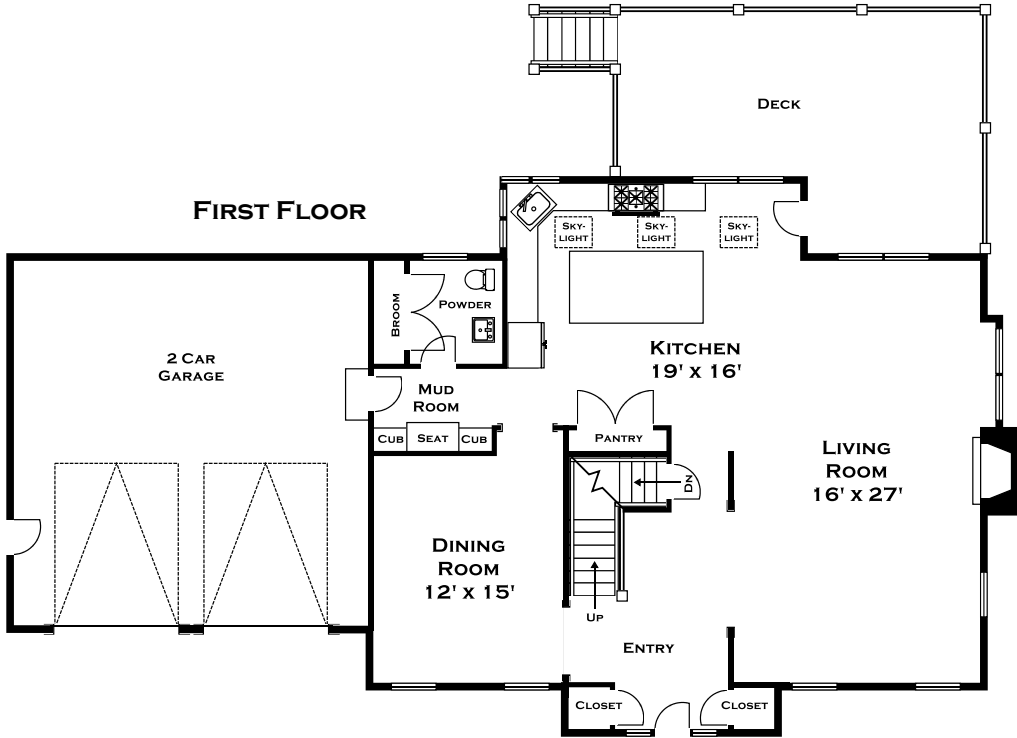

160 WOODLAND ROAD, SOUTHBOROUGH MA

ALL MEASUREMENTS ARE APPROXIMATE AND FOR INFORMATIONAL PURPOSES ONLY—NOT DRAWN TO SCALE

DORENE J HIGGONS
GRAPHICS/CONSULTING
781.724.7306
DORENE.HIGGONS@GMAIL.COM