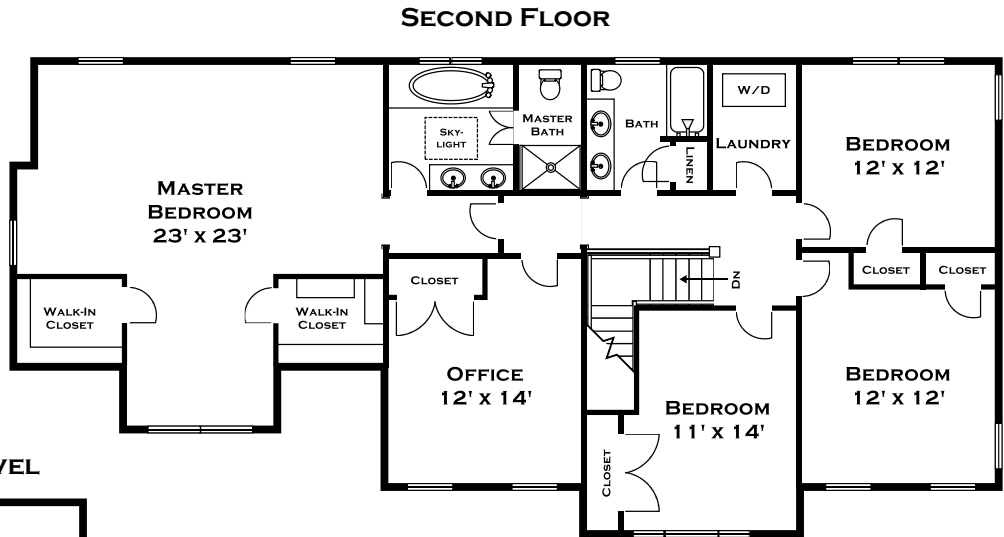

160 WOODLAND ROAD, SOUTHBOROUGH MA

ALL MEASUREMENTS ARE APPROXIMATE AND FOR INFORMATIONAL PURPOSES ONLY—NOT DRAWN TO SCALE

DORENE J HIGGONS
GRAPHICS/CONSULTING
781.724.7306
DORENE.HIGGONS@GMAIL.COM