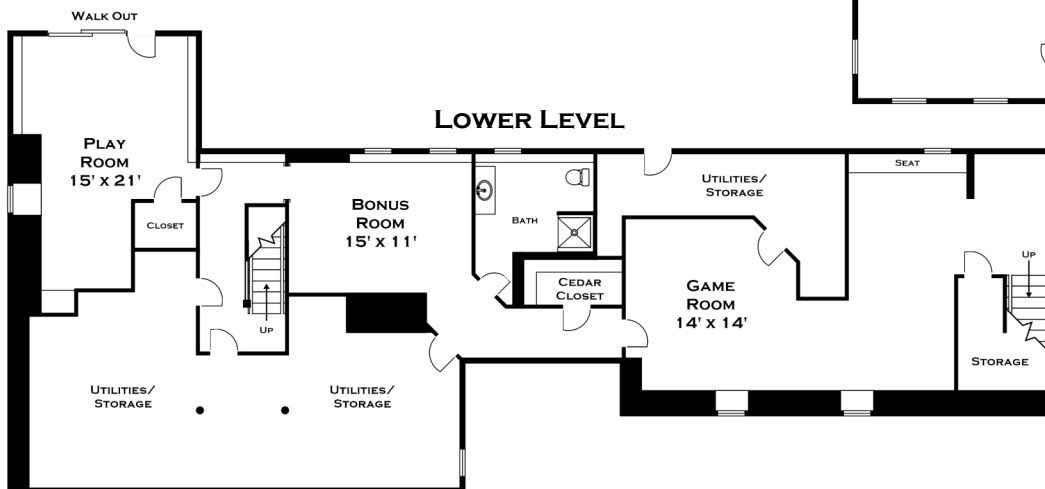

98 LOVE LANE, WESTON MA

FIRST FLOOR

SECOND FLOOR

THIRD FLOOR

LOWER LEVEL

ALL MEASUREMENTS ARE APPROXIMATE AND FOR INFORMATIONAL PURPOSES ONLY—
 NOT DRAWN TO SCALE
 COPYRIGHT © 2020 BY DORENE HIGGONS

DORENE J HIGGONS
 GRAPHICS/CONSULTING
 781.724.7306
 DORENE.HIGGONS@GMAIL.COM