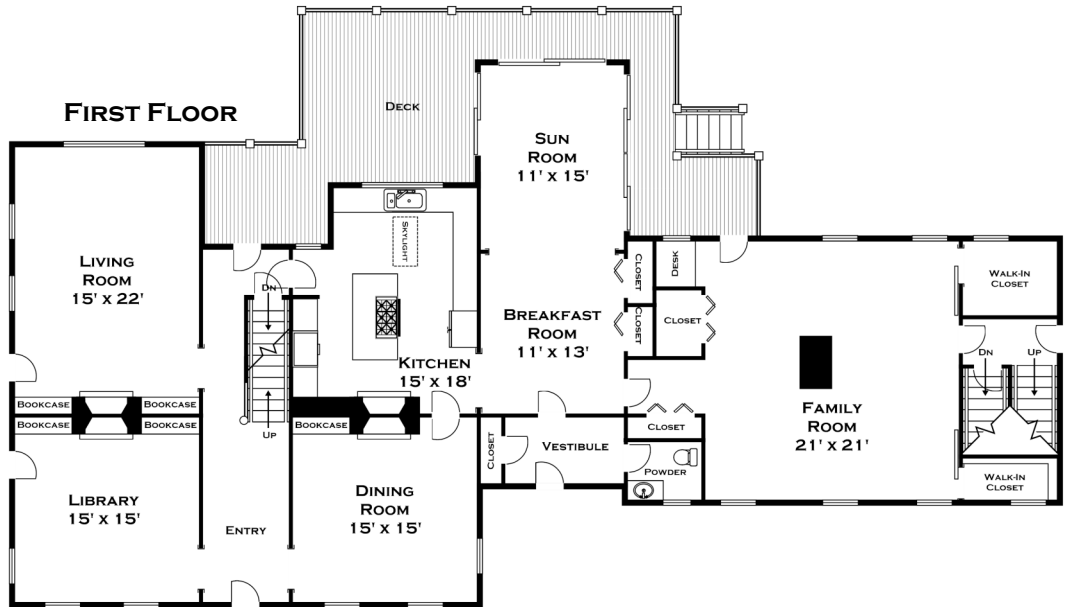

98 LOVE LANE, WESTON MA

FIRST FLOOR

SECOND FLOOR

THIRD FLOOR

LOWER LEVEL

ALL MEASUREMENTS ARE APPROXIMATE AND FOR INFORMATIONAL PURPOSES ONLY—
 NOT DRAWN TO SCALE
 COPYRIGHT © 2020 BY DORENE HIGGONS

DORENE J HIGGONS
 GRAPHICS/CONSULTING
 781.724.7306
 DORENE.HIGGONS@GMAIL.COM