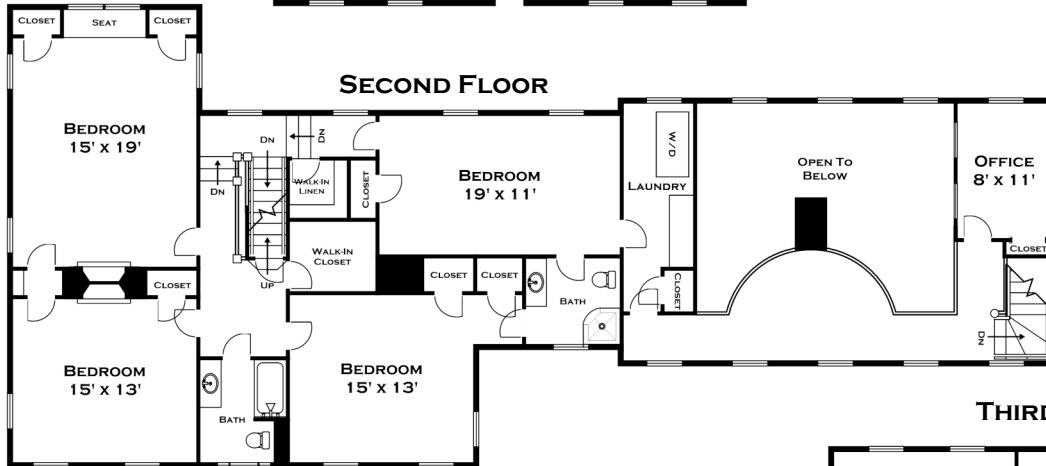

98 LOVE LANE, WESTON MA

FIRST FLOOR

SECOND FLOOR

THIRD FLOOR

LOWER LEVEL

ALL MEASUREMENTS ARE APPROXIMATE AND FOR INFORMATIONAL PURPOSES ONLY—
 NOT DRAWN TO SCALE
 COPYRIGHT © 2020 BY DORENE HIGGONS

DORENE J HIGGONS
 GRAPHICS/CONSULTING
 781.724.7306
 DORENE.HIGGONS@GMAIL.COM