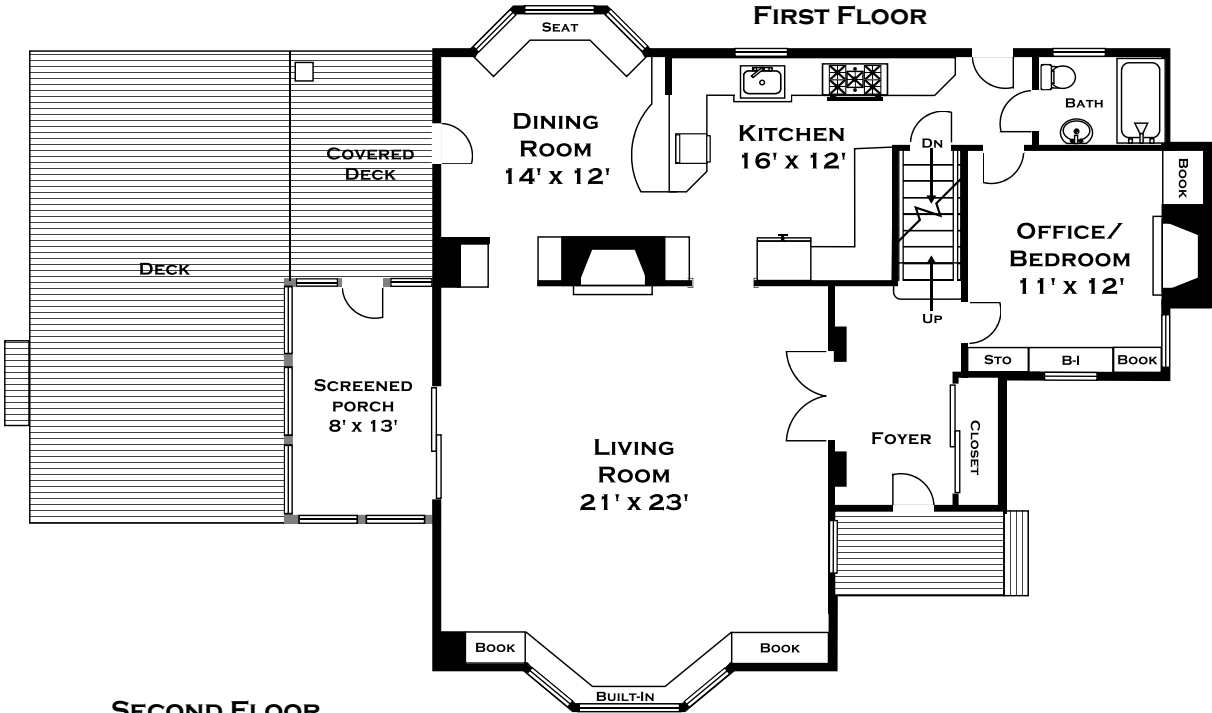

# 96 CONANT ROAD, WESTON MA

ALL MEASUREMENTS ARE APPROXIMATE AND FOR INFORMATIONAL PURPOSES ONLY-- NOT DRAWN TO SCALE

**DORENE J HIGGONS**  
 GRAPHICS/CONSULTING  
 781.724.7306  
 DORENE.HIGGONS@GMAIL.COM