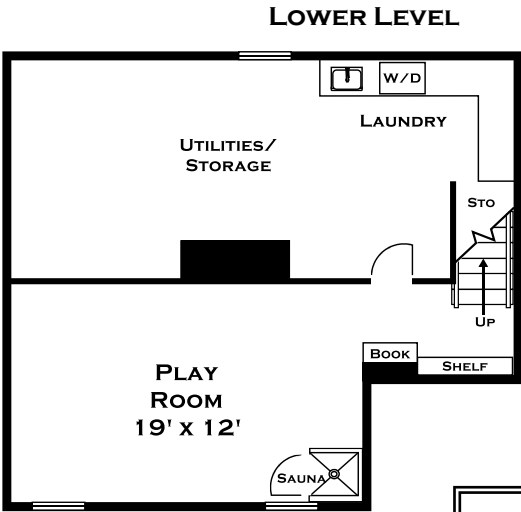

# 96 CONANT ROAD, WESTON MA

ALL MEASUREMENTS ARE APPROXIMATE AND FOR INFORMATIONAL PURPOSES ONLY-- NOT DRAWN TO SCALE

**DORENE J HIGGONS**  
 GRAPHICS/CONSULTING  
 781.724.7306  
 DORENE.HIGGONS@GMAIL.COM