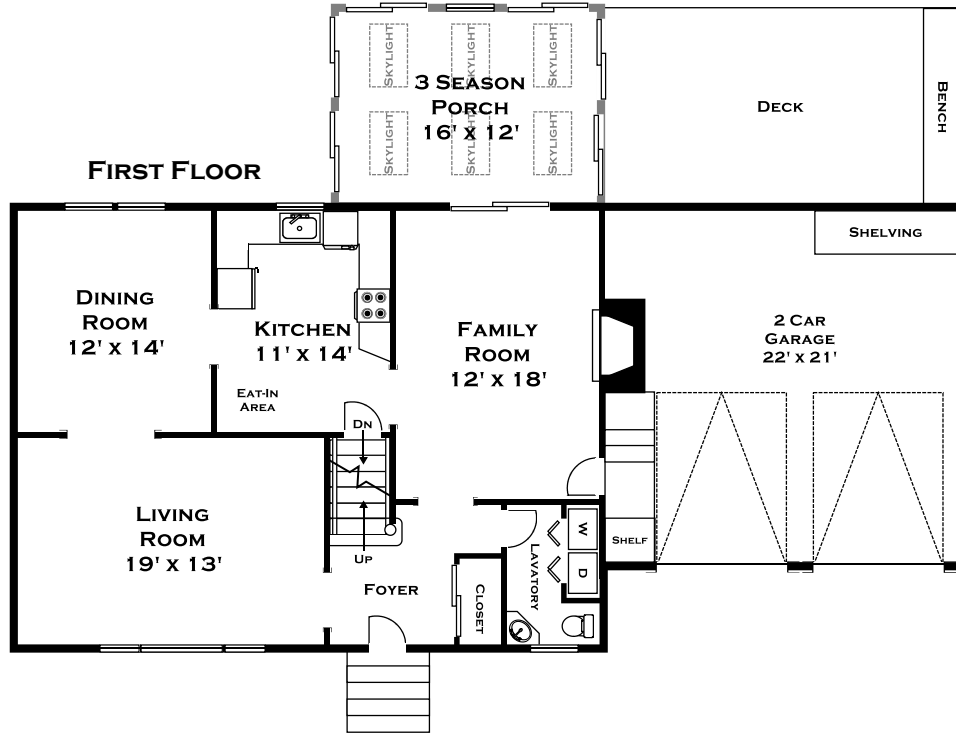

92 WASHBURN AVENUE, WELLESLEY HILLS MA

ALL MEASUREMENTS ARE
 ROUNDED TO CLOSEST NUMBER
 AND ARE FOR INFORMATIONAL
 PURPOSES ONLY—
 NOT DRAWN TO SCALE

DORENE J HIGGONS
 GRAPHICS/CONSULTING
 781.724.7306
 DORENE.HIGGONS@GMAIL.COM