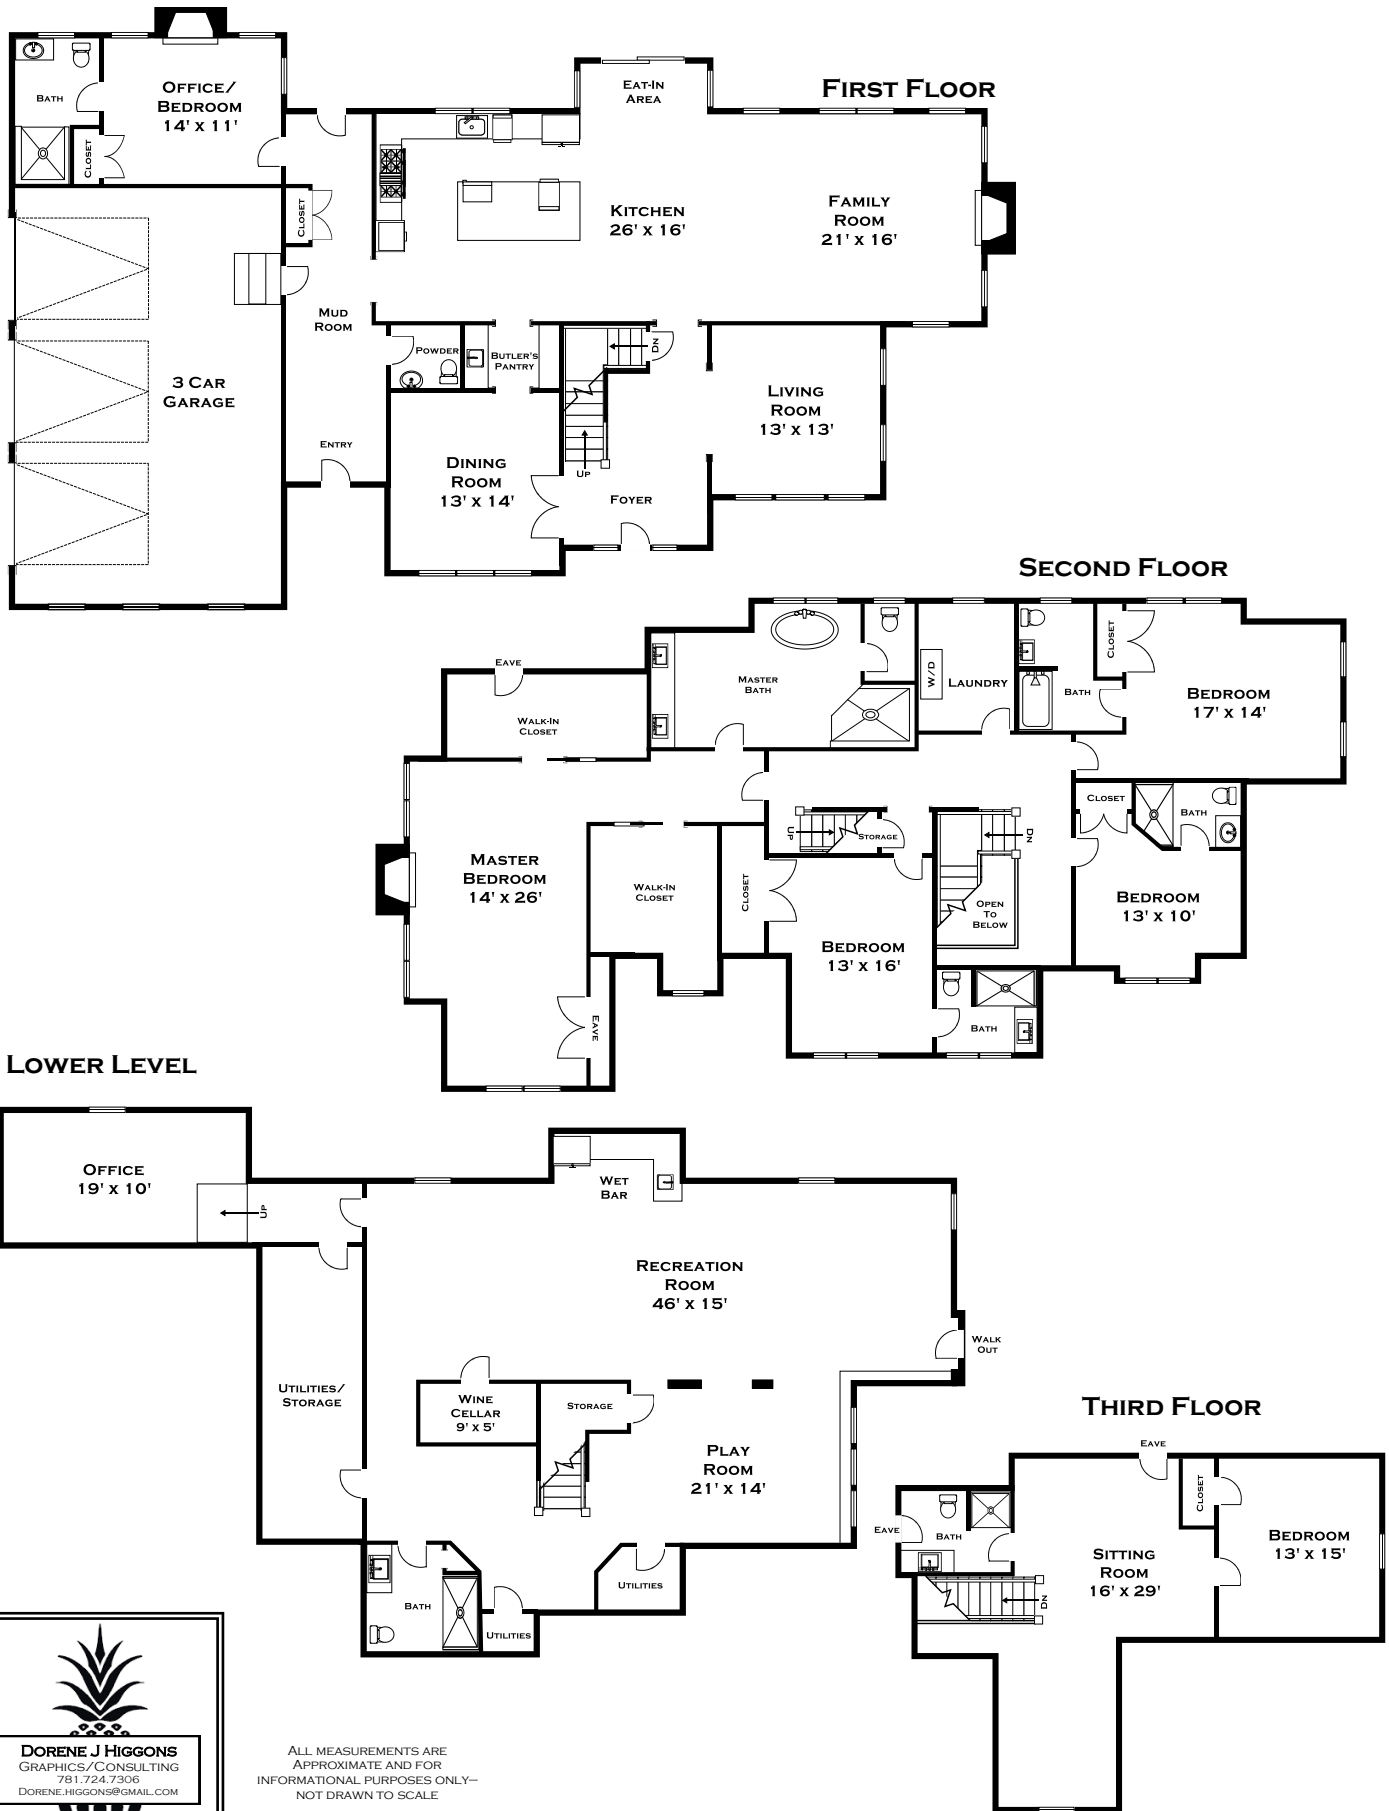

90 MONADNOCK ROAD, WELLESLEY MA

DORENE J HIGGONS
GRAPHICS/CONSULTING
781.724.7306
DORENE.HIGGONS@GMAIL.COM

ALL MEASUREMENTS ARE APPROXIMATE AND FOR INFORMATIONAL PURPOSES ONLY— NOT DRAWN TO SCALE