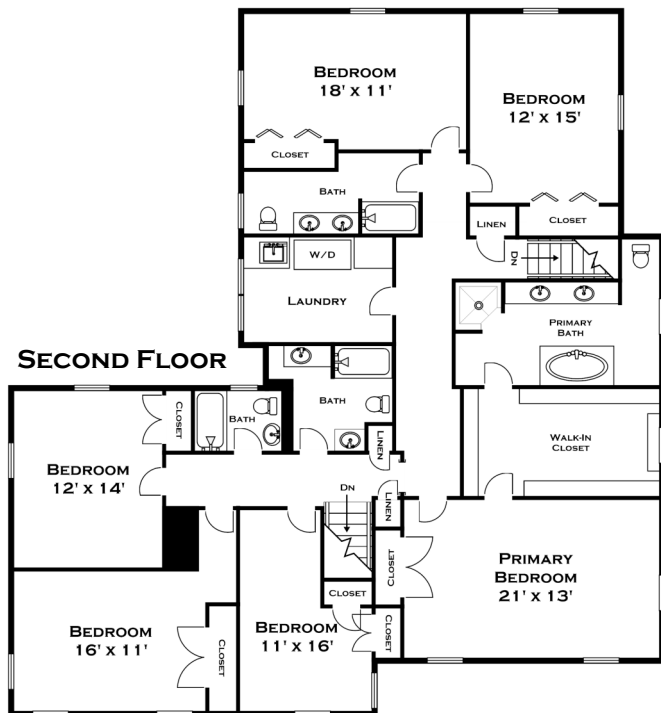

8 SURREY LANE, WESTON MA

DORENE J HIGGONS
 GRAPHICS/CONSULTING
 781.724.7306
 DORENE.HIGGONS@GMAIL.COM

ALL MEASUREMENTS ARE APPROXIMATE AND FOR INFORMATIONAL PURPOSES ONLY--
 NOT DRAWN TO SCALE
 COPYRIGHT © 2022
 BY DORENE HIGGONS