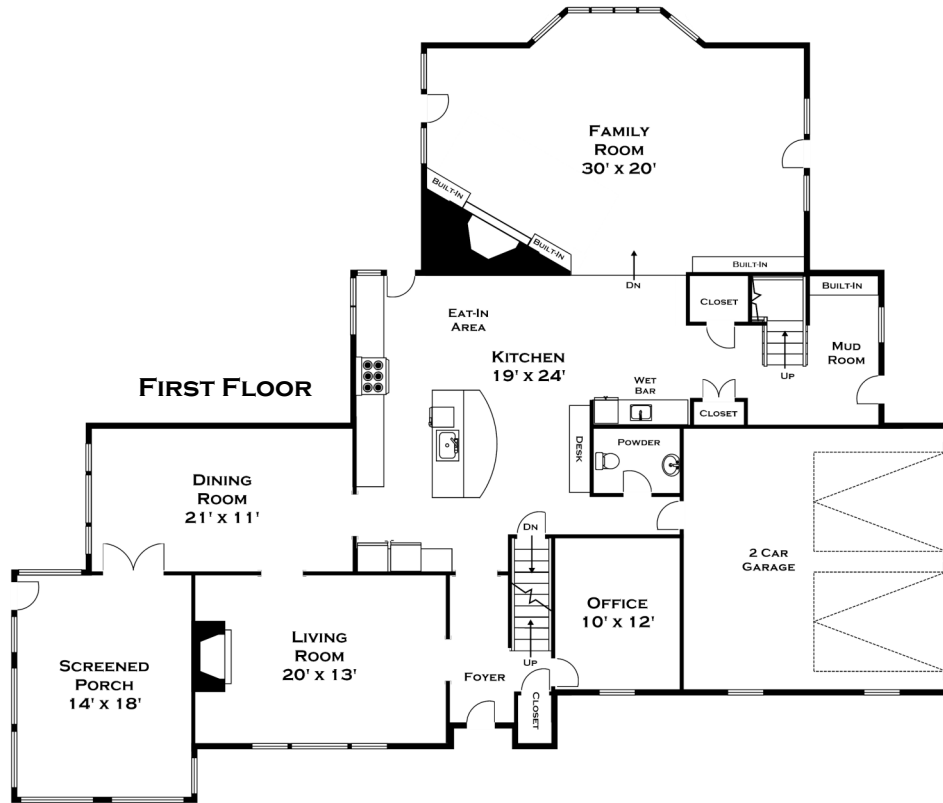

8 SURREY LANE, WESTON MA

DORENE J HIGGONS
 GRAPHICS/CONSULTING
 781.724.7306
 DORENE.HIGGONS@GMAIL.COM

ALL MEASUREMENTS ARE APPROXIMATE AND FOR INFORMATIONAL PURPOSES ONLY--
 NOT DRAWN TO SCALE
 COPYRIGHT © 2022
 BY DORENE HIGGONS