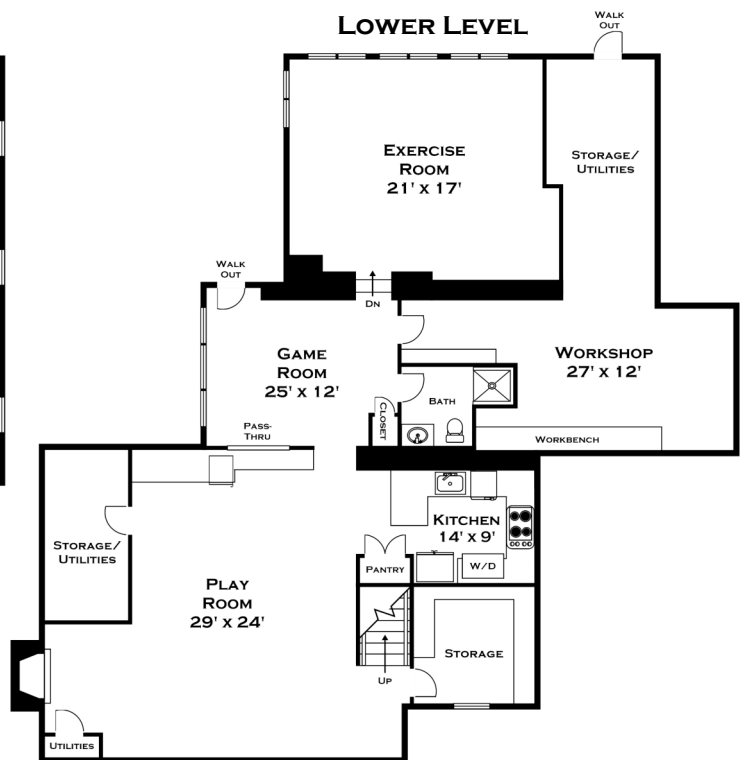

8 SURREY LANE, WESTON MA

DORENE J HIGGONS
 GRAPHICS/CONSULTING
 781.724.7306
 DORENE.HIGGONS@GMAIL.COM

ALL MEASUREMENTS ARE APPROXIMATE AND FOR INFORMATIONAL PURPOSES ONLY--
 NOT DRAWN TO SCALE
 COPYRIGHT © 2022
 BY DORENE HIGGONS