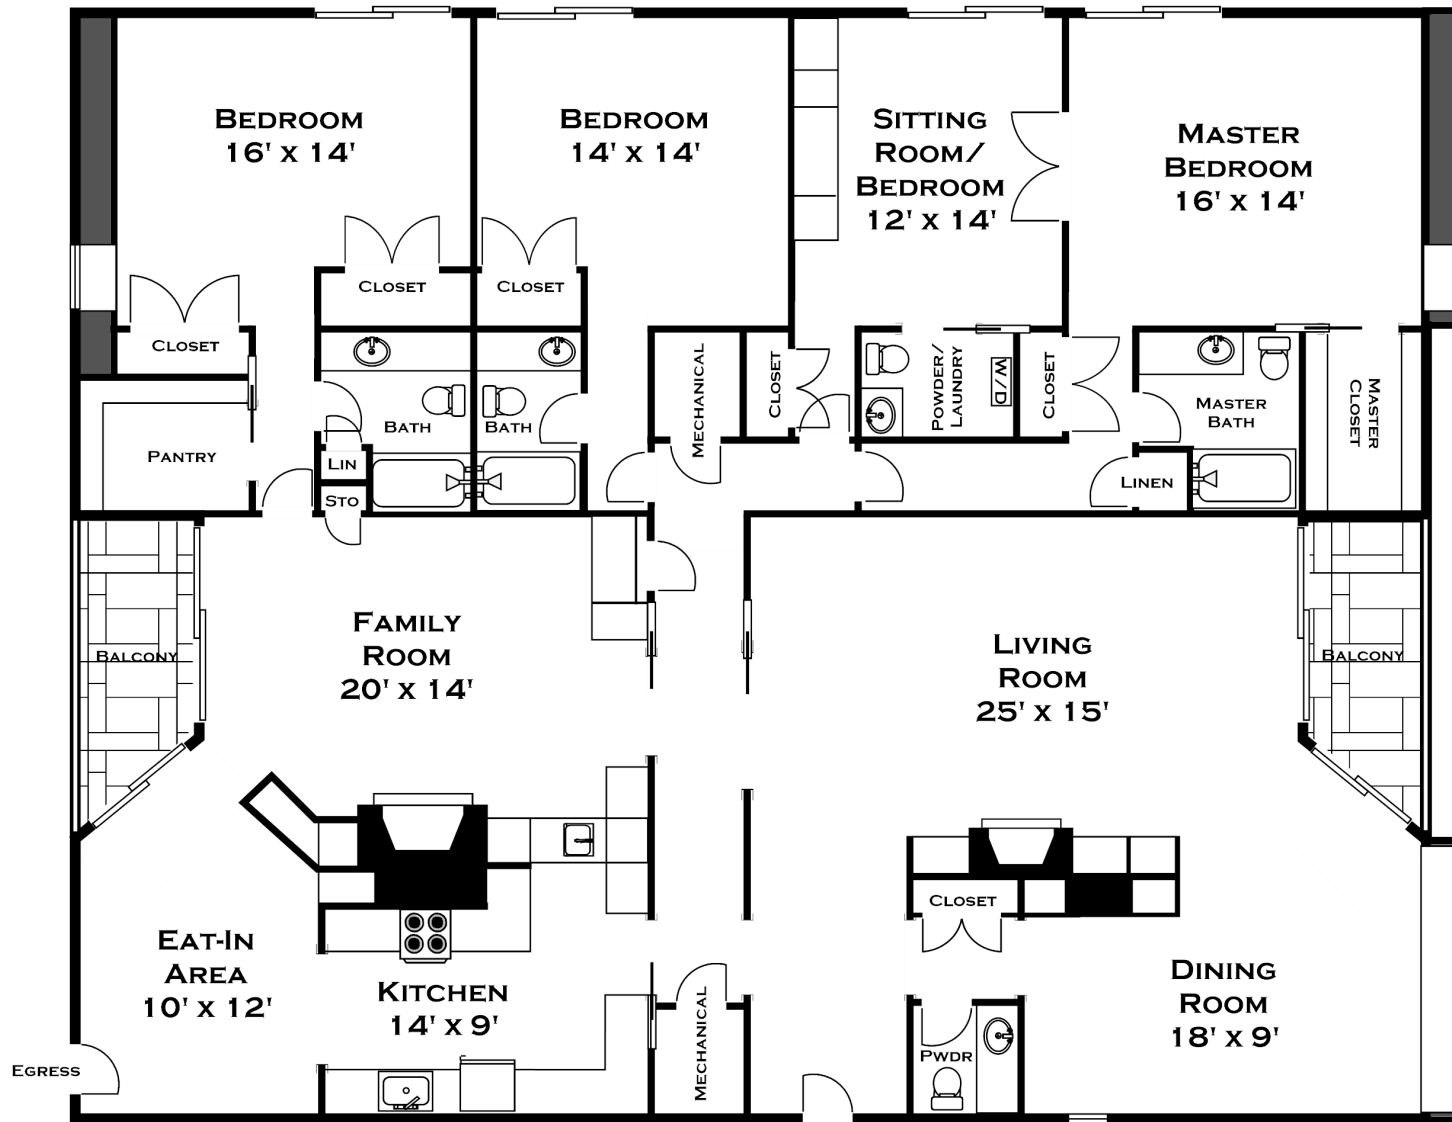

85 GROVE STREET UNIT 410, WELLESLEY MA

ALL MEASUREMENTS ARE APPROXIMATE AND FOR INFORMATIONAL PURPOSES ONLY - NOT DRAWN TO SCALE

DORENE J HIGGONS
GRAPHICS/CONSULTING
781.724.7306
DORENE.HIGGONS.COM