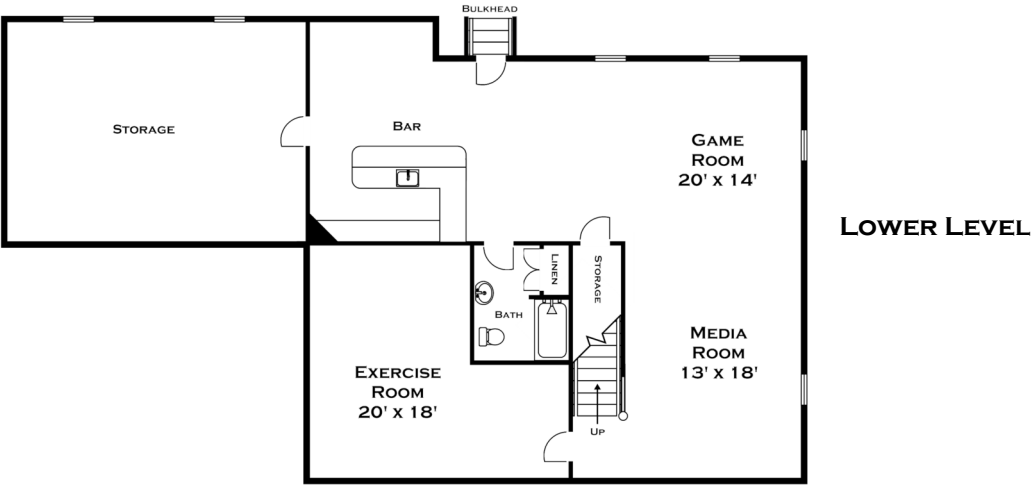

# 7 KYLIE LANE, NATICK MA

ALL MEASUREMENTS ARE APPROXIMATE AND FOR INFORMATIONAL PURPOSES ONLY—NOT DRAWN TO SCALE

**DORENE J HIGGONS**  
GRAPHICS/CONSULTING  
781.724.7396  
DORENE.HIGGONS.COM