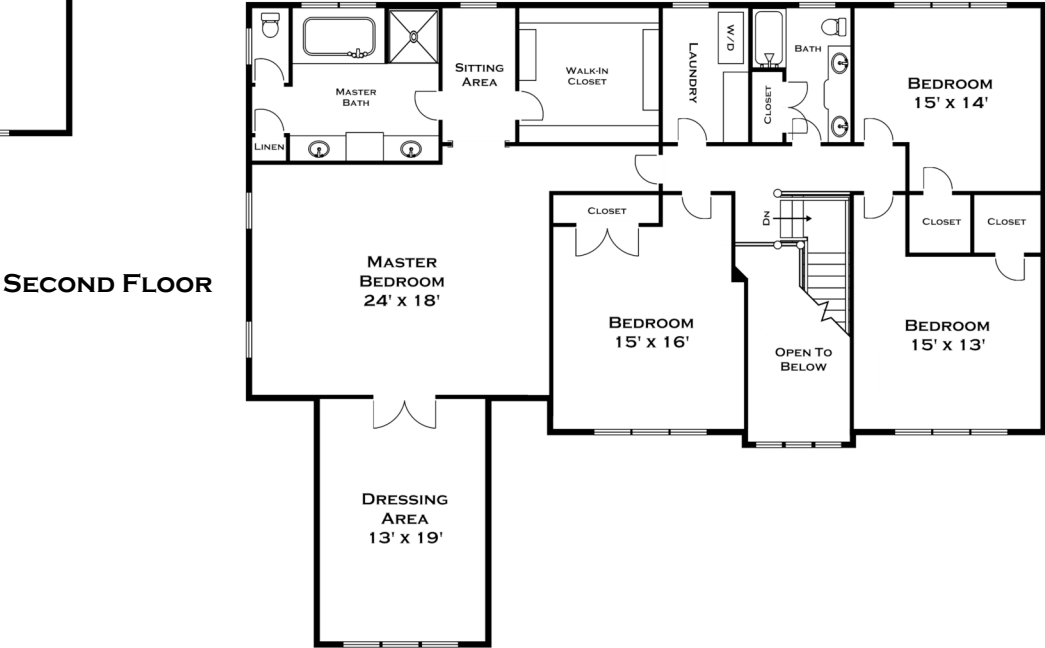

# 7 KYLIE LANE, NATICK MA

ALL MEASUREMENTS ARE APPROXIMATE AND FOR INFORMATIONAL PURPOSES ONLY—NOT DRAWN TO SCALE

**DORENE J HIGGONS**  
GRAPHICS/CONSULTING  
781.724.7396  
DORENE.HIGGONS.COM