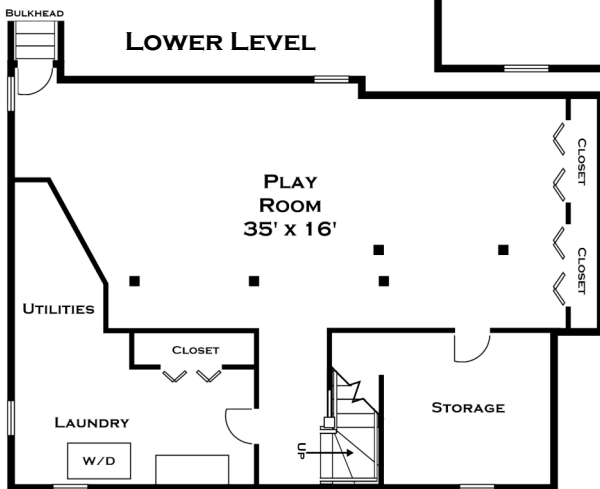

78 WESTGATE ROAD, WELLESLEY MA

DORENE J HIGGONS
 GRAPHICS/CONSULTING
 781.724.7306
 DORENE.HIGGONS@GMAIL.COM

ALL MEASUREMENTS ARE APPROXIMATE AND FOR INFORMATIONAL PURPOSES ONLY-- NOT DRAWN TO SCALE