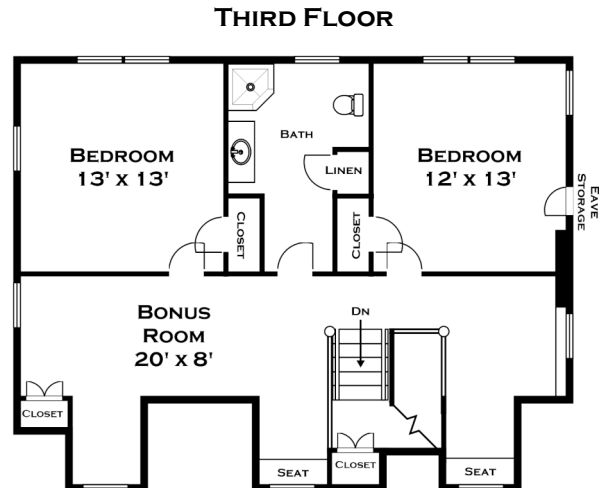

78 WESTGATE ROAD, WELLESLEY MA

DORENE J HIGGONS
 GRAPHICS/CONSULTING
 781.724.7306
 DORENE.HIGGONS@GMAIL.COM

ALL MEASUREMENTS ARE APPROXIMATE AND FOR INFORMATIONAL PURPOSES ONLY-- NOT DRAWN TO SCALE