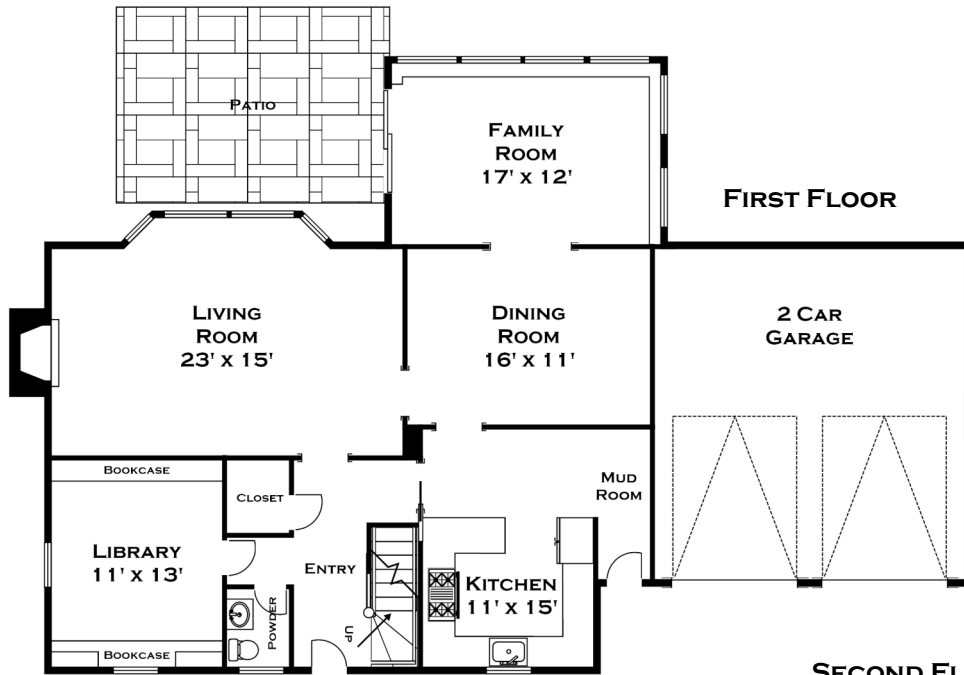

78 WESTGATE ROAD, WELLESLEY MA

DORENE J HIGGONS
 GRAPHICS/CONSULTING
 781.724.7306
 DORENE.HIGGONS@GMAIL.COM

ALL MEASUREMENTS ARE APPROXIMATE AND FOR INFORMATIONAL PURPOSES ONLY-- NOT DRAWN TO SCALE