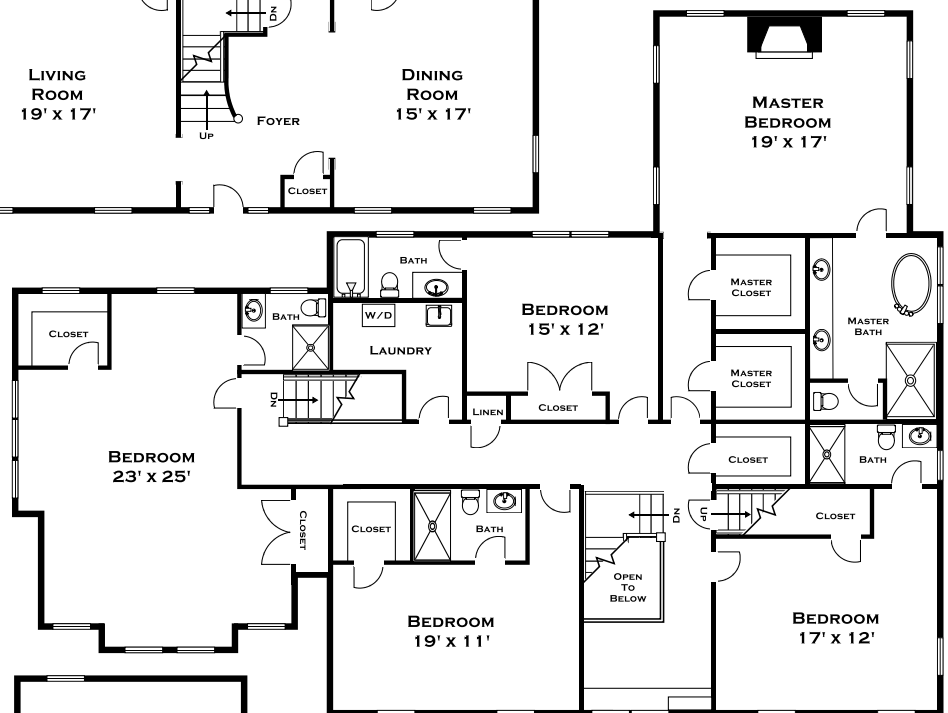

75 BOGLE STREET, WESTON MA

FIRST FLOOR

SECOND FLOOR

LOWER LEVEL

ALL MEASUREMENTS ARE APPROXIMATE AND FOR INFORMATIONAL PURPOSES ONLY - NOT DRAWN TO SCALE

DORENE J HIGGONS
GRAPHICS/CONSULTING
781.724.7306
DORENE.HIGGONS@GMAIL.COM