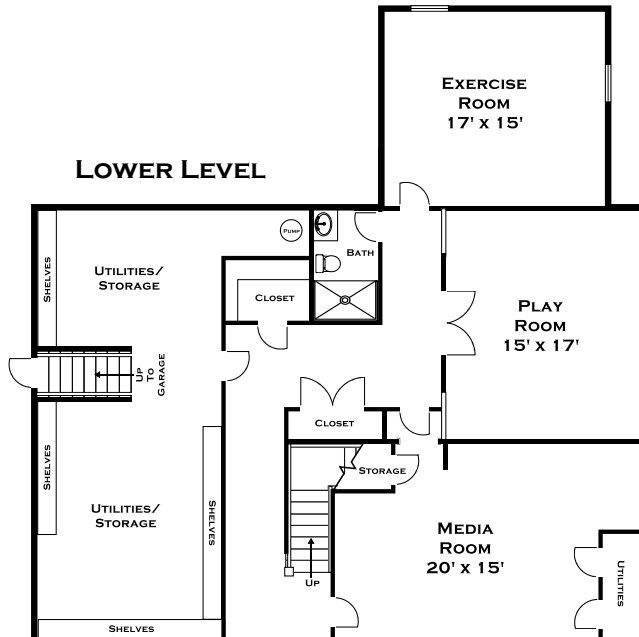

75 BOGLE STREET, WESTON MA

FIRST FLOOR

SECOND FLOOR

LOWER LEVEL

ALL MEASUREMENTS ARE APPROXIMATE AND FOR INFORMATIONAL PURPOSES ONLY - NOT DRAWN TO SCALE

DORENE J HIGGONS
GRAPHICS/CONSULTING
781.724.7306
DORENE.HIGGONS@GMAIL.COM