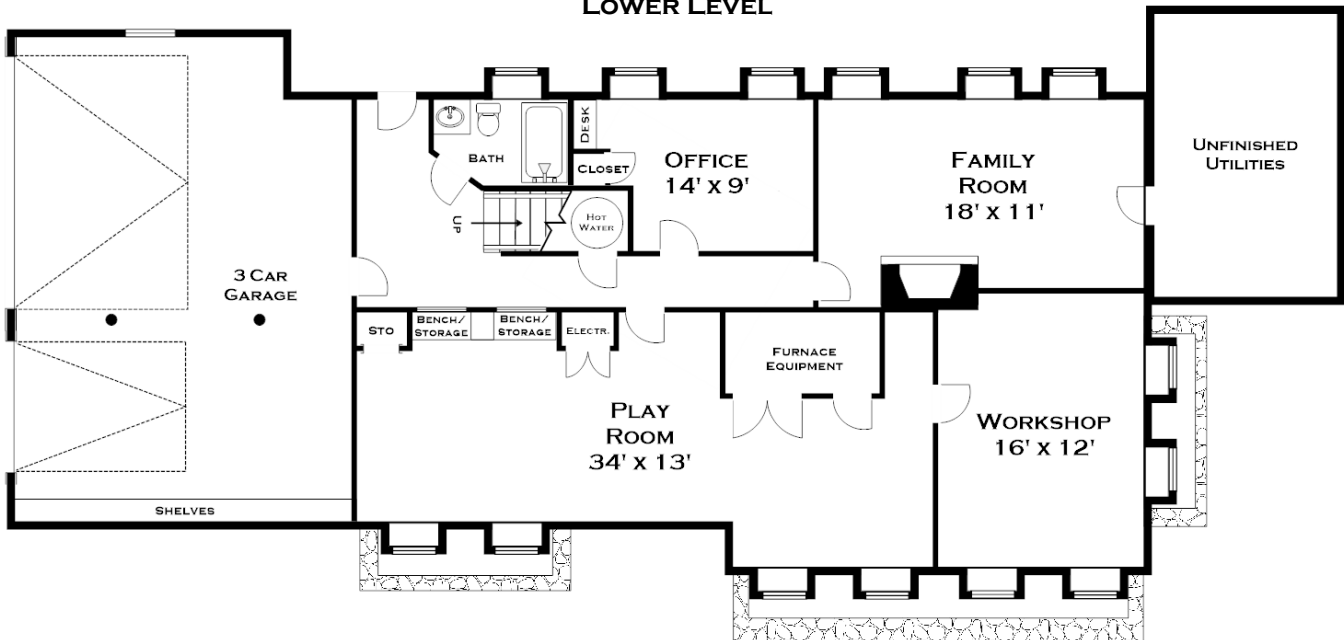

73 ASH STREET, WESTON MA

FIRST FLOOR

LOWER LEVEL

**UNFINISHED
ATTIC STORAGE**
~64' x ~23'
(FOR INFORMATION
ONLY)

ALL MEASUREMENTS ARE
APPROXIMATE AND FOR
INFORMATIONAL PURPOSES
ONLY—
NOT DRAWN TO SCALE