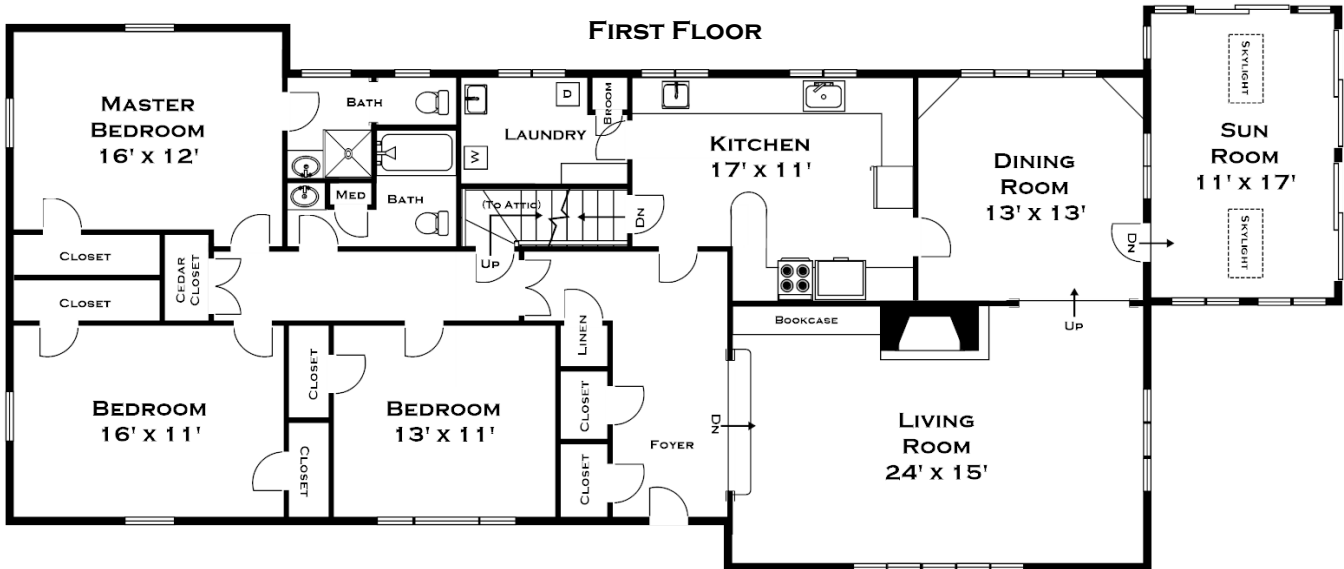

73 ASH STREET, WESTON MA

FIRST FLOOR

LOWER LEVEL

**UNFINISHED
ATTIC STORAGE**
~64' x ~23'
(FOR INFORMATION
ONLY)

ALL MEASUREMENTS ARE
APPROXIMATE AND FOR
INFORMATIONAL PURPOSES
ONLY—
NOT DRAWN TO SCALE