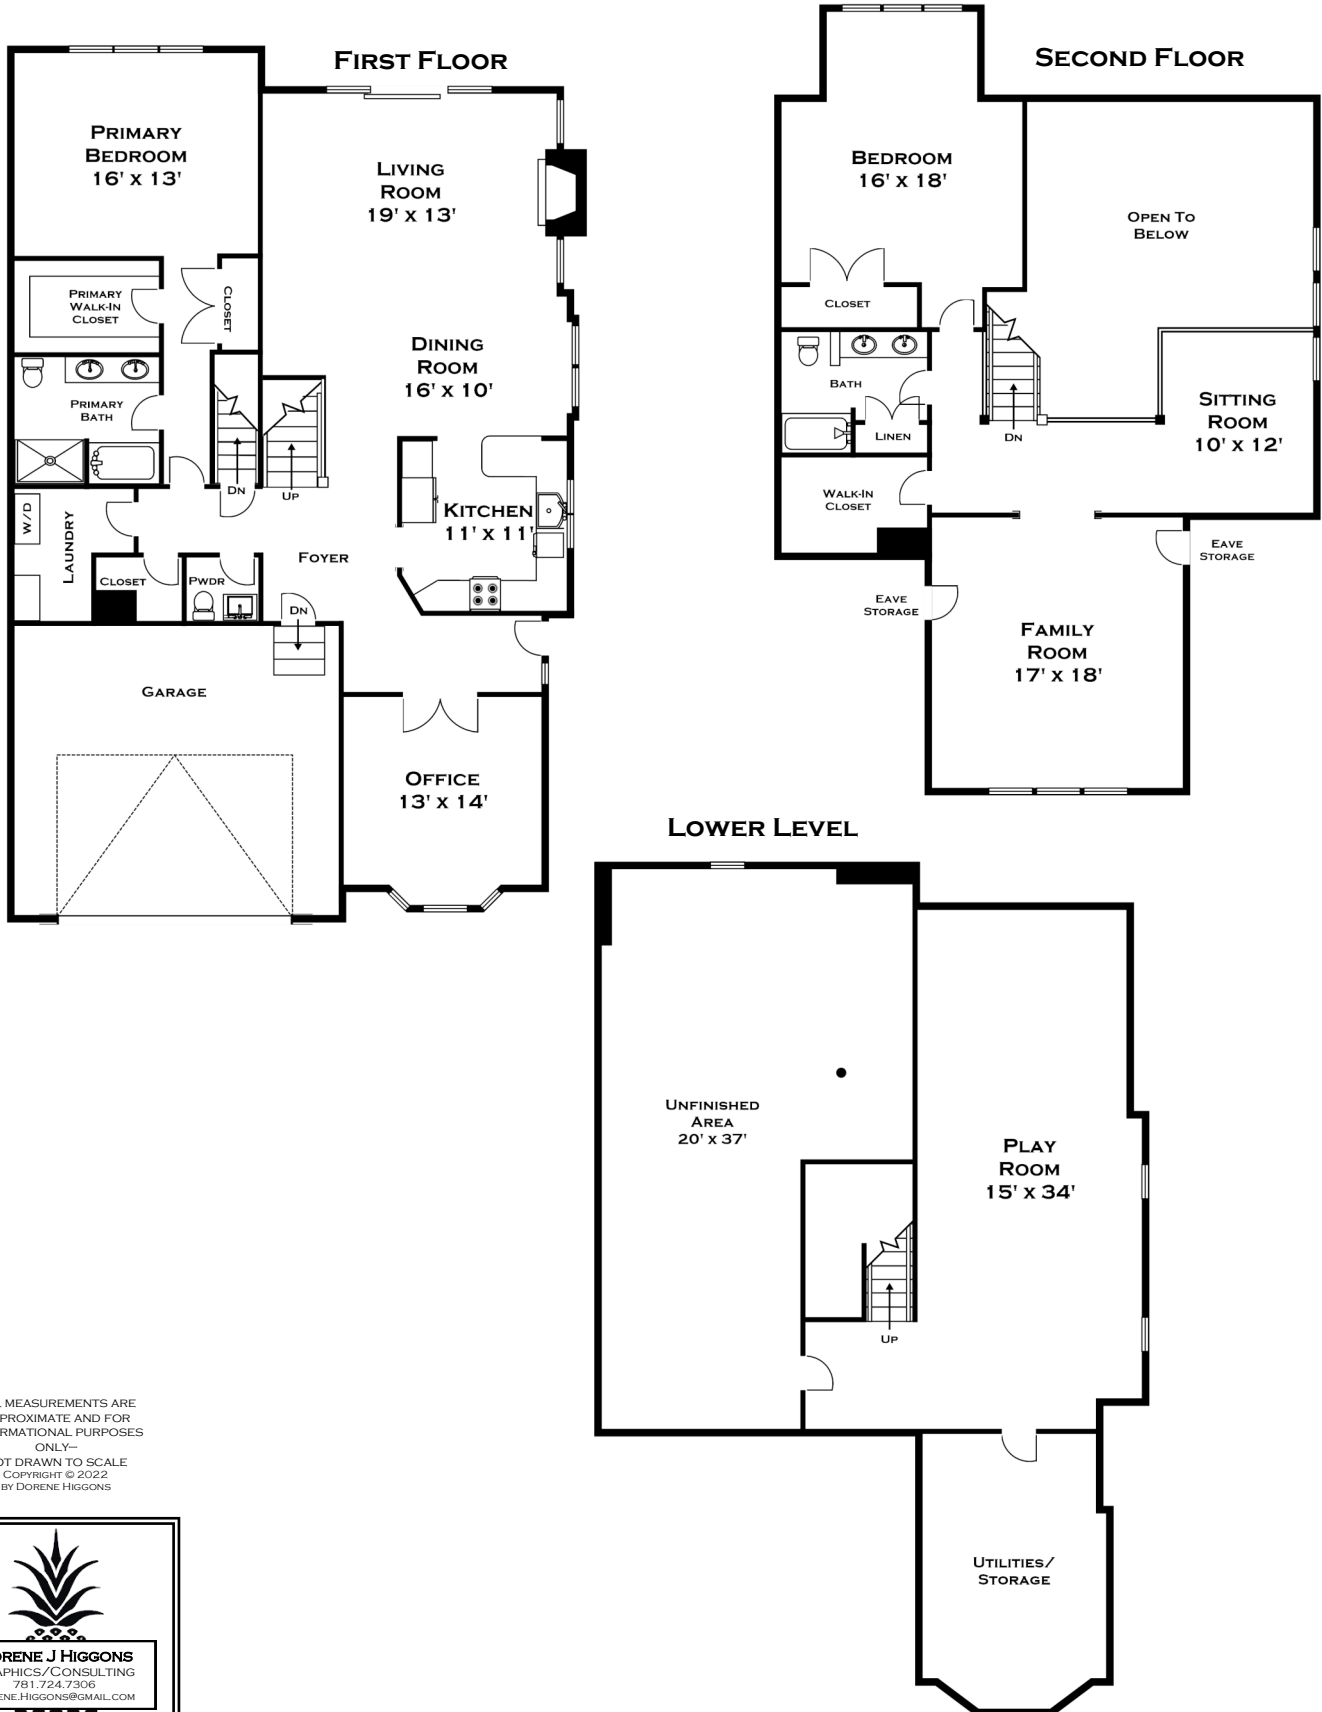

680 SOUTH AVENUE, WESTON MA UNIT 13

ALL MEASUREMENTS ARE APPROXIMATE AND FOR INFORMATIONAL PURPOSES ONLY.
NOT DRAWN TO SCALE
COPYRIGHT © 2022
BY DORENE HIGGONS