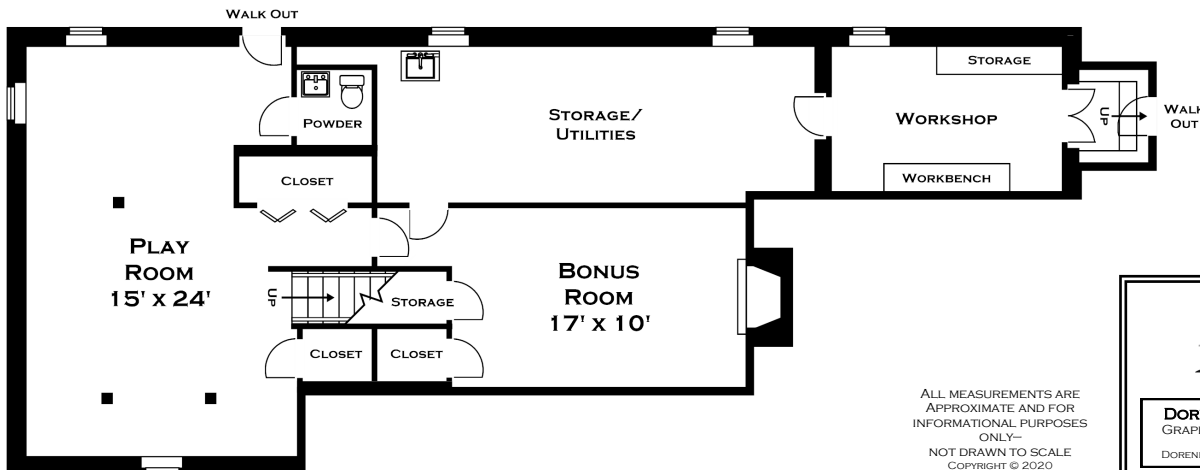

63 PINE LANE, WESTWOOD MA

FIRST FLOOR

SECOND FLOOR

LOWER LEVEL

ALL MEASUREMENTS ARE APPROXIMATE AND FOR INFORMATIONAL PURPOSES ONLY—
NOT DRAWN TO SCALE
COPYRIGHT © 2020
BY DORENE HIGGONS