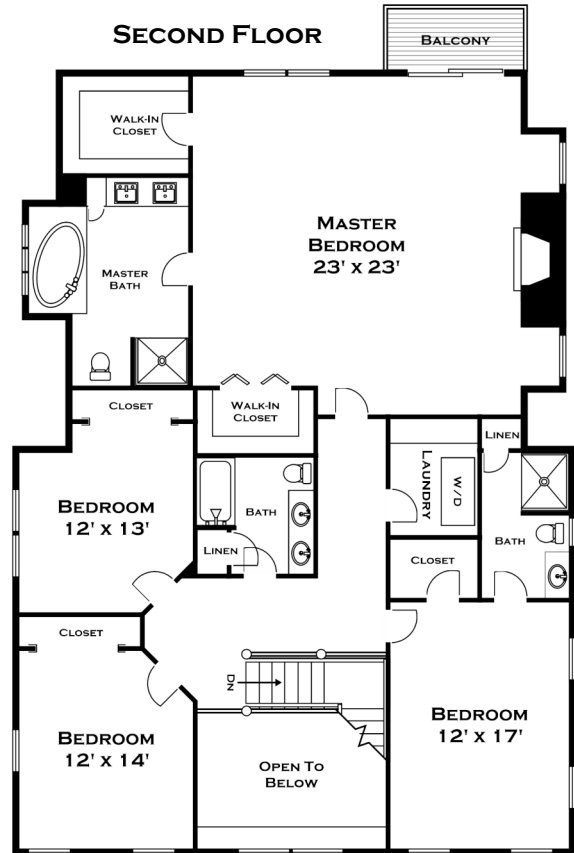

63 PARKER ROAD, WELLESLEY MA

ALL MEASUREMENTS ARE APPROXIMATE AND FOR INFORMATIONAL PURPOSES ONLY-- NOT DRAWN TO SCALE

DORENE J HIGGONS
GRAPHICS/CONSULTING
781.724.7306
DORENE.HIGGONS@GMAIL.COM