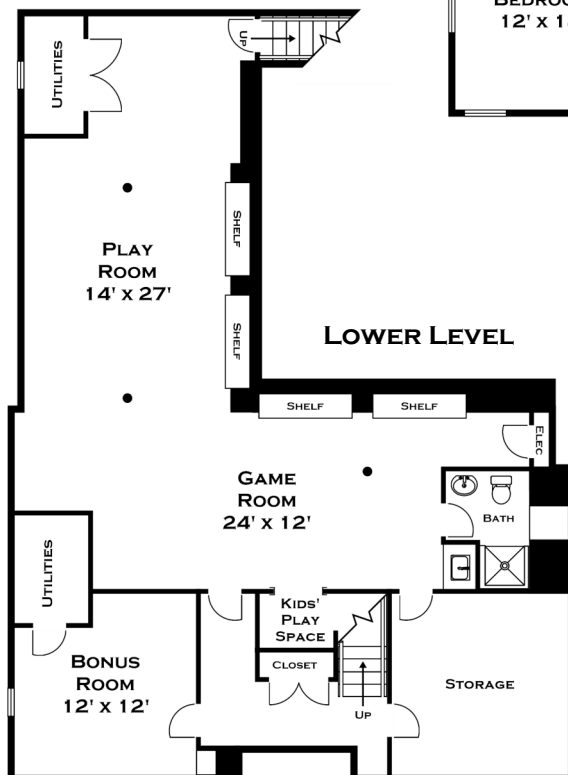

63 PARKER ROAD, WELLESLEY MA

ALL MEASUREMENTS ARE APPROXIMATE AND FOR INFORMATIONAL PURPOSES ONLY-- NOT DRAWN TO SCALE

DORENE J HIGGONS
GRAPHICS/CONSULTING
781.724.7306
DORENE.HIGGONS@GMAIL.COM