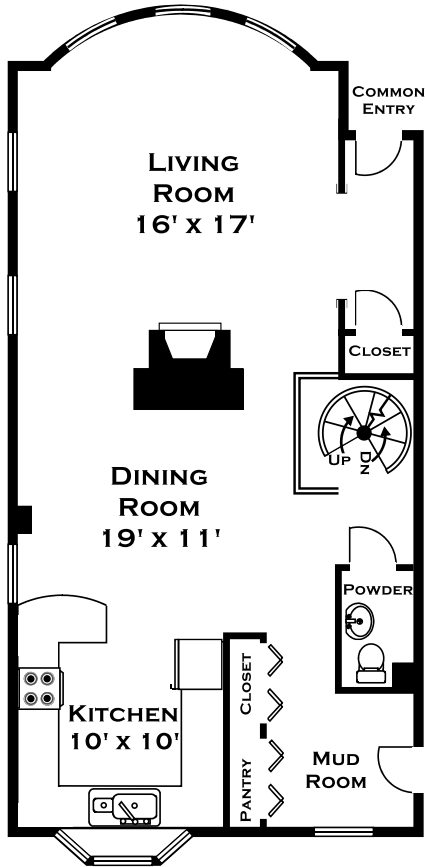

633 WASHINGTON STREET, WELLESLEY MA

FIRST FLOOR

SECOND FLOOR

THIRD FLOOR

LOWER LEVEL

ALL MEASUREMENTS ARE APPROXIMATE AND FOR INFORMATIONAL PURPOSES ONLY— NOT DRAWN TO SCALE

DORENE J HIGGONS
GRAPHICS/CONSULTING
781.724.7306
DORENE.HIGGONS@GMAIL.COM