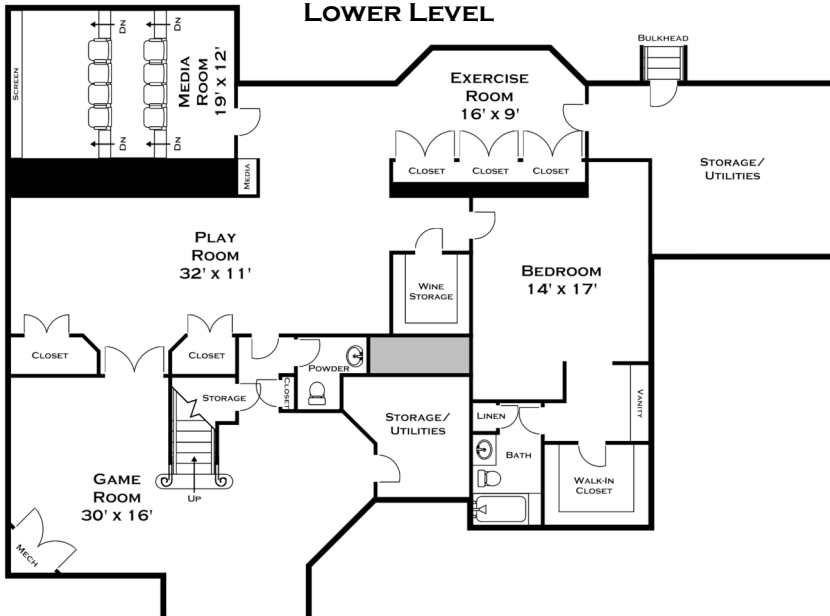

57 LAUREL ROAD, WESTON MA

FIRST FLOOR

SECOND FLOOR

LOWER LEVEL

ALL MEASUREMENTS ARE APPROXIMATE AND FOR INFORMATIONAL PURPOSES ONLY— NOT DRAWN TO SCALE

DORENE J HIGGONS
GRAPHICS/CONSULTING
781.724.7306
DORENE.HIGGONS@GMAIL.COM