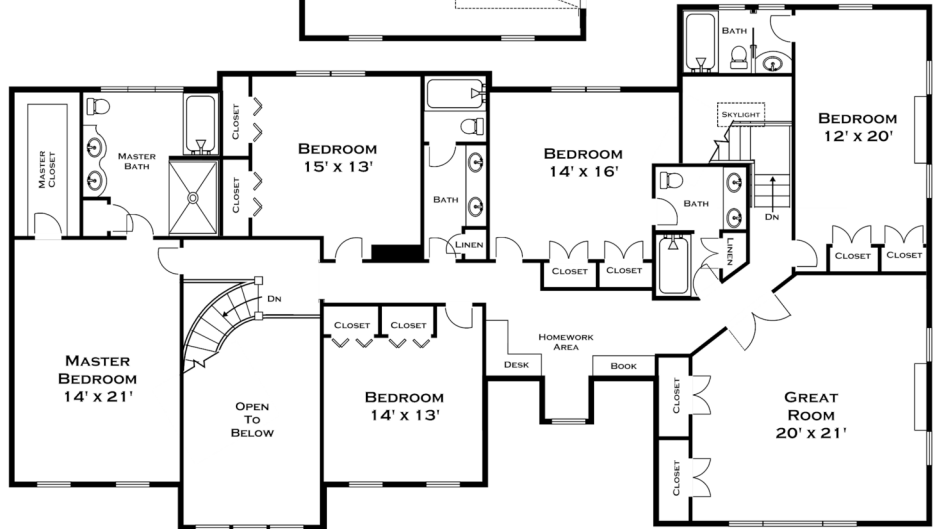

57 LAUREL ROAD, WESTON MA

FIRST FLOOR

SECOND FLOOR

LOWER LEVEL

ALL MEASUREMENTS ARE APPROXIMATE AND FOR INFORMATIONAL PURPOSES ONLY— NOT DRAWN TO SCALE

DORENE J HIGGONS
GRAPHICS/CONSULTING
781.724.7306
DORENE.HIGGONS@GMAIL.COM