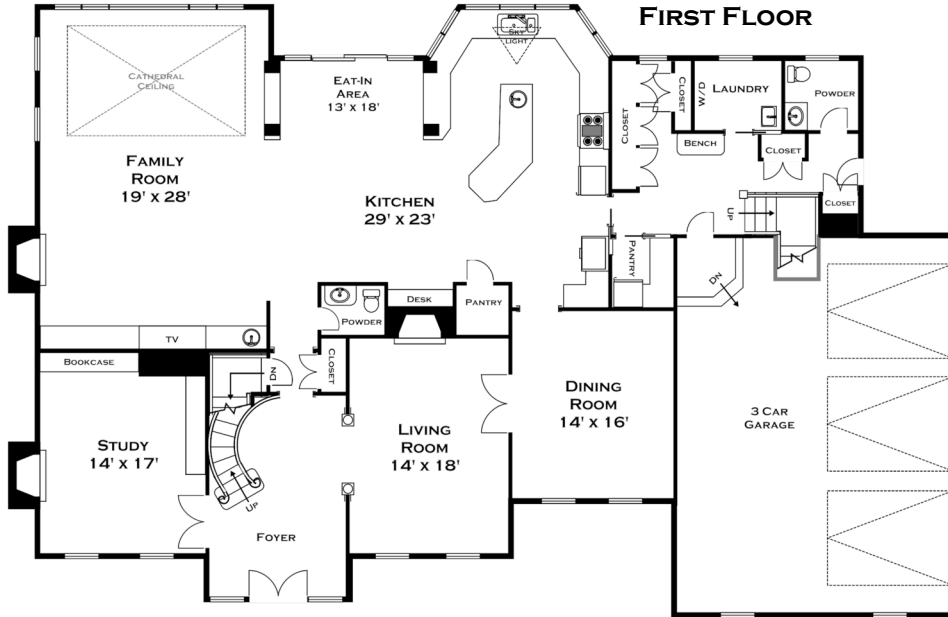

57 LAUREL ROAD, WESTON MA

FIRST FLOOR

SECOND FLOOR

LOWER LEVEL

ALL MEASUREMENTS ARE APPROXIMATE AND FOR INFORMATIONAL PURPOSES ONLY— NOT DRAWN TO SCALE

DORENE J HIGGONS
GRAPHICS/CONSULTING
781.724.7306
DORENE.HIGGONS@GMAIL.COM