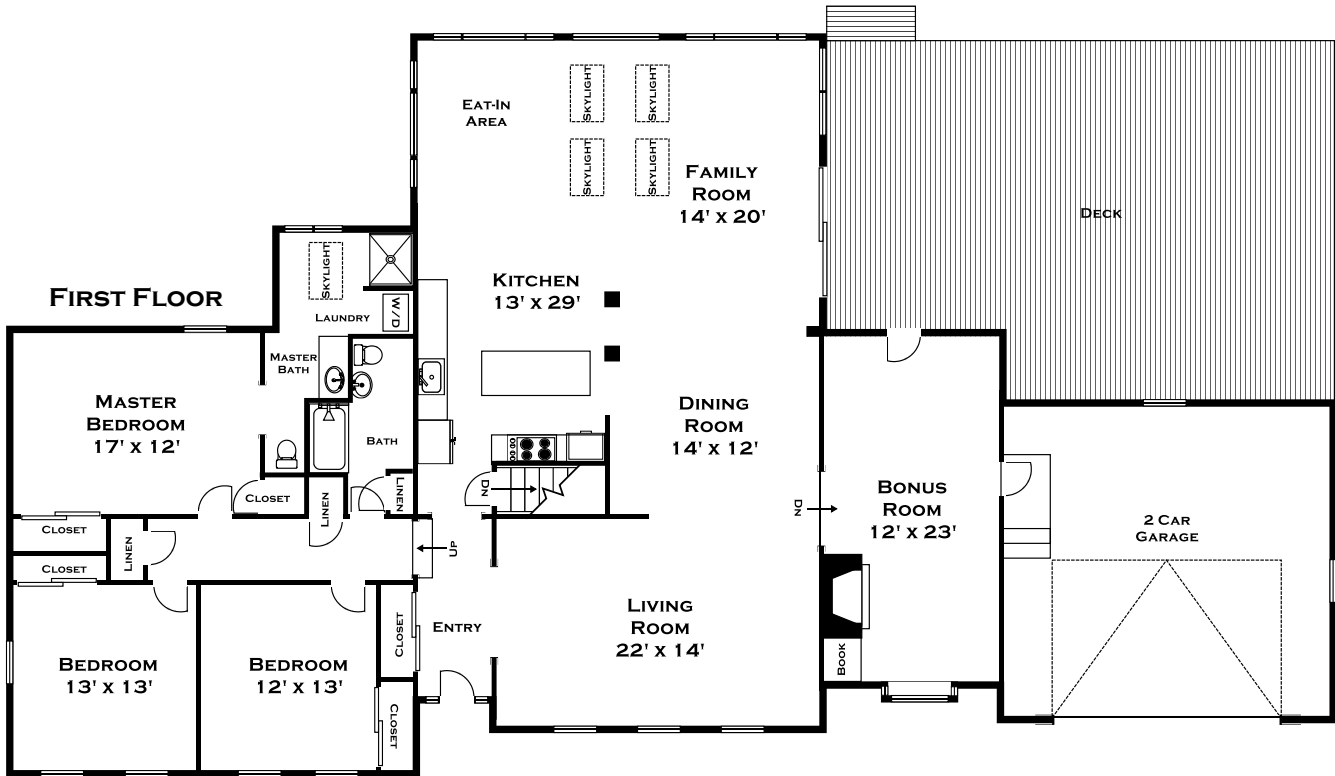

574 WELLESLEY STREET, WESTON MA