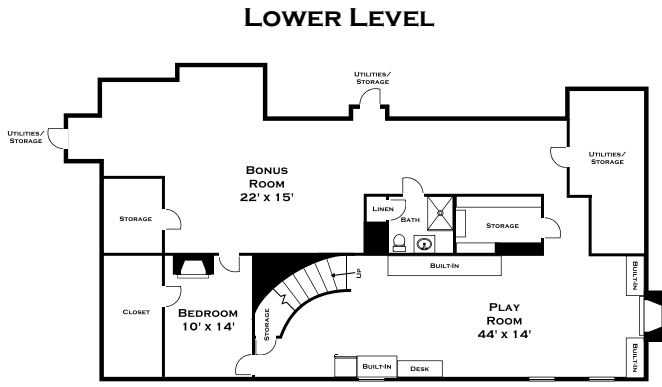

568 WELLESLEY STREET, WESTON MA

ALL MEASUREMENTS ARE APPROXIMATE AND FOR INFORMATIONAL PURPOSES ONLY— NOT DRAWN TO SCALE

DORENE J HIGGONS
 GRAPHICS/CONSULTING
 781.724.7306
 DORENE.HIGGONS@GMAIL.COM