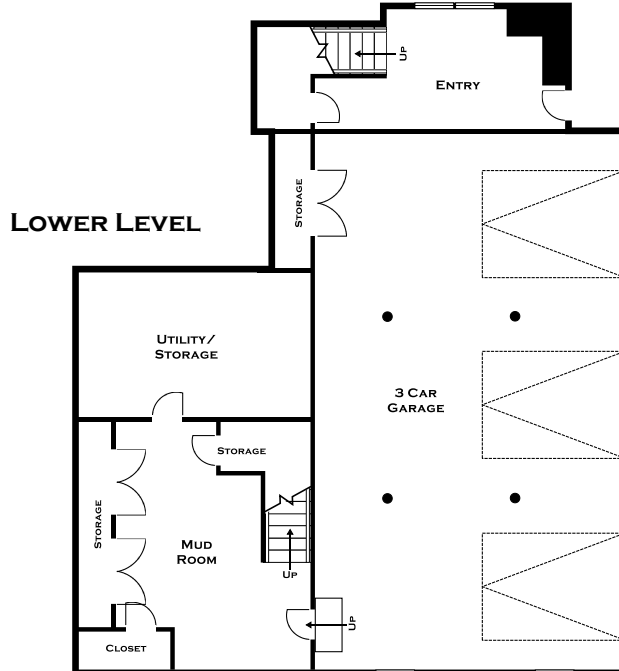

55 PINE STREET, WESTON MA

ALL MEASUREMENTS ARE APPROXIMATE AND FOR INFORMATIONAL PURPOSES ONLY—NOT DRAWN TO SCALE

DORENE J HIGGONS
GRAPHICS/CONSULTING
781-724-7306
DORENE.HIGGONS@GMAIL.COM