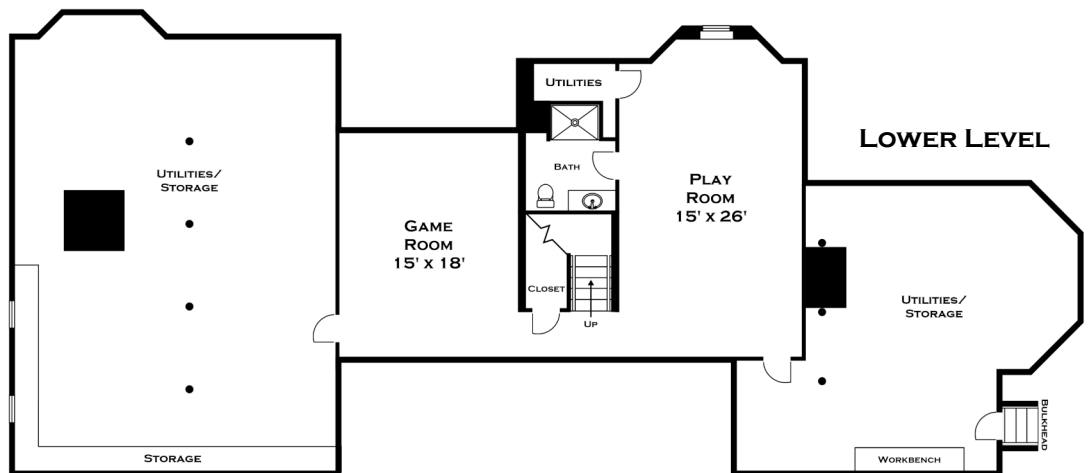

55 LORING ROAD, WESTON MA

CARRIAGE/ GUEST HOUSE

ALL MEASUREMENTS ARE APPROXIMATE AND FOR INFORMATIONAL PURPOSES ONLY-- NOT DRAWN TO SCALE
 COPYRIGHT © 2022 BY DORENE HIGGONS