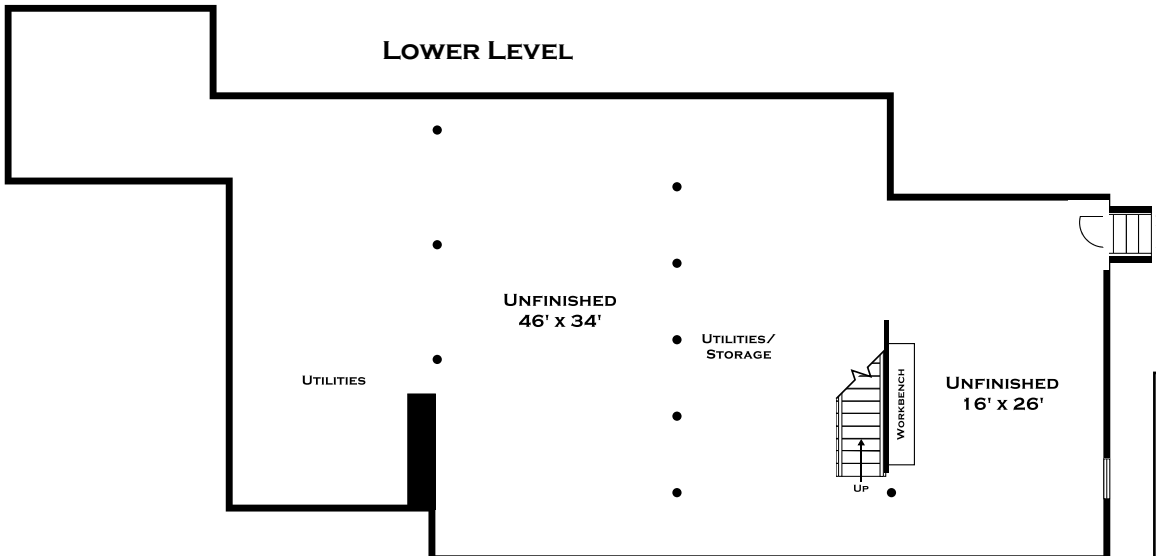

54 BIGELOW DRIVE, SUDBURY MA

FIRST FLOOR

SECOND FLOOR

OVER GARAGE APARTMENT

LOWER LEVEL

ALL MEASUREMENTS ARE APPROXIMATE AND FOR INFORMATIONAL PURPOSES ONLY - NOT DRAWN TO SCALE

DORENE J HIGGONS
 GRAPHICS/CONSULTING
 781.724.7306
 DORENE.HIGGONS@GMAIL.COM