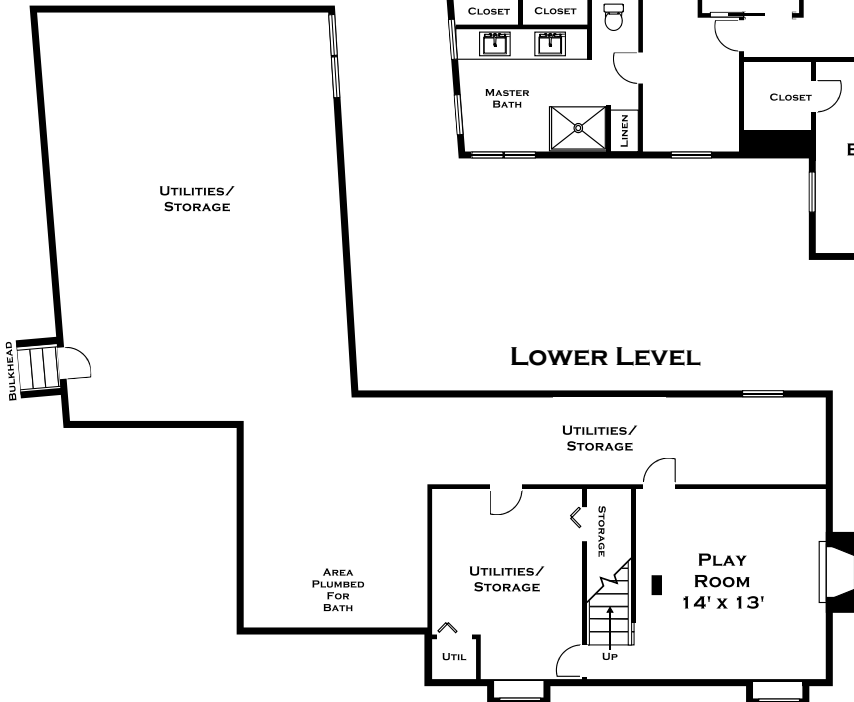

51 CROWN RIDGE ROAD, WELLESLEY MA

ALL MEASUREMENTS ARE APPROXIMATE AND FOR INFORMATIONAL PURPOSES ONLY—NOT DRAWN TO SCALE

DORENE J HIGGONS
GRAPHICS/CONSULTING
781.724.7306
DORENE.HIGGONS@GMAIL.COM