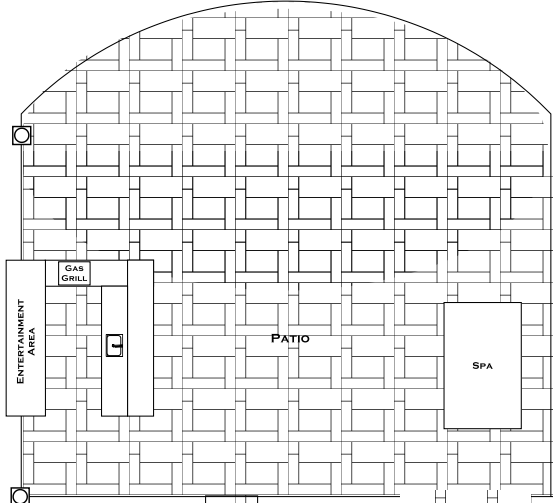

49 FISKE ROAD, WELLESLEY MA

FIRST FLOOR

THIRD FLOOR

LOWER LEVEL

SECOND FLOOR

ALL MEASUREMENTS ARE APPROXIMATE AND FOR INFORMATIONAL PURPOSES ONLY—NOT DRAWN TO SCALE

DORENE J HIGGONS
GRAPHICS/CONSULTING
781.724.7306
DORENE.HIGGONS.COM