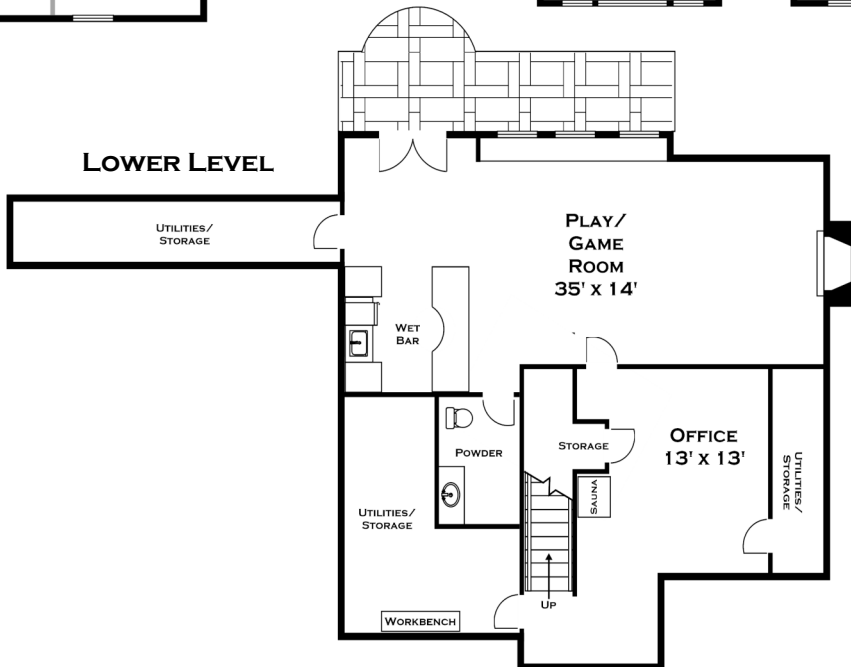

# 47 WELLESLEY ROAD, NATICK MA

ALL MEASUREMENTS ARE APPROXIMATE AND FOR INFORMATIONAL PURPOSES ONLY— NOT DRAWN TO SCALE

**DORENE J HIGGONS**  
GRAPHICS/CONSULTING  
781-724-7306  
DORENE.HIGGONS@GMAIL.COM