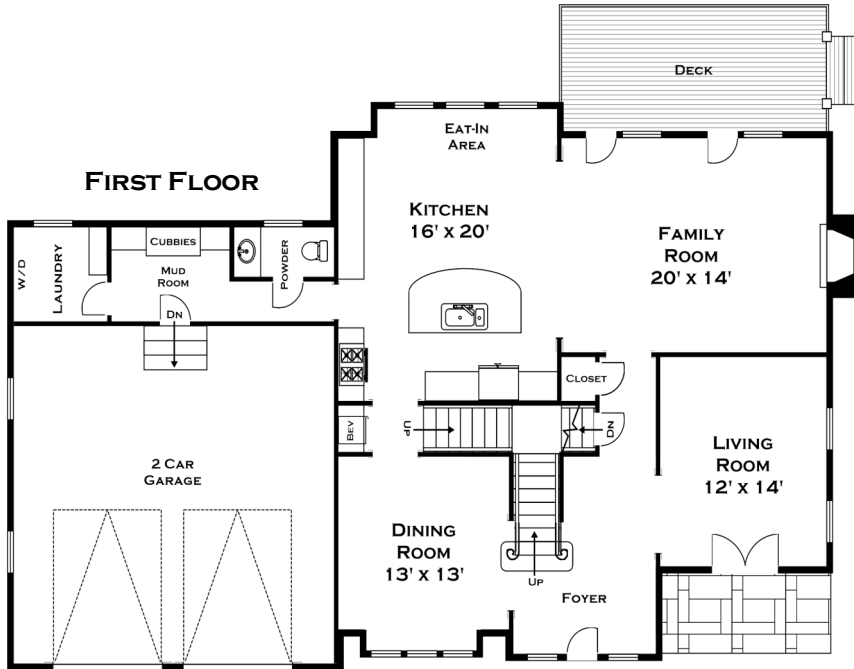

# 47 WELLESLEY ROAD, NATICK MA

ALL MEASUREMENTS ARE APPROXIMATE AND FOR INFORMATIONAL PURPOSES ONLY— NOT DRAWN TO SCALE

**DORENE J HIGGONS**  
GRAPHICS/CONSULTING  
781-724-7306  
DORENE.HIGGONS@GMAIL.COM