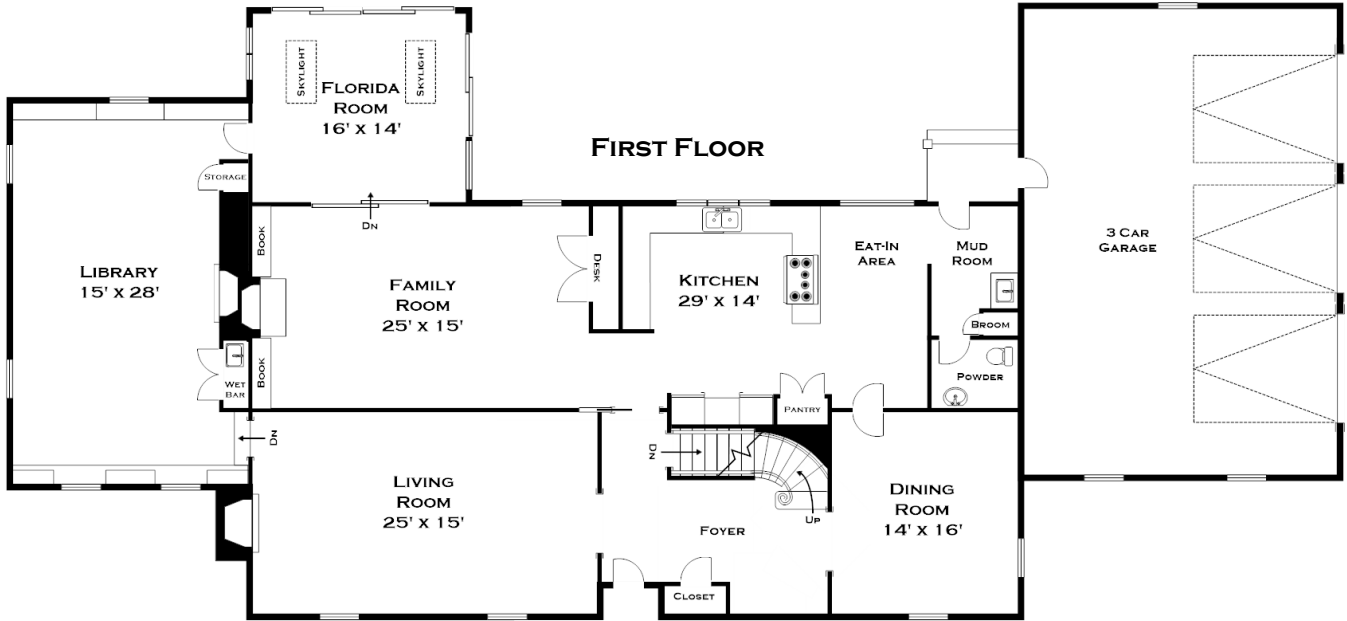

46 SCOTCH PINE ROAD, WELLESLEY MA

ALL MEASUREMENTS ARE APPROXIMATE AND FOR INFORMATIONAL PURPOSES ONLY - NOT DRAWN TO SCALE

DORENE J HIGGONS
GRAPHICS/CONSULTING
781.724.7306
DORENE.HIGGONS@GMAIL.COM