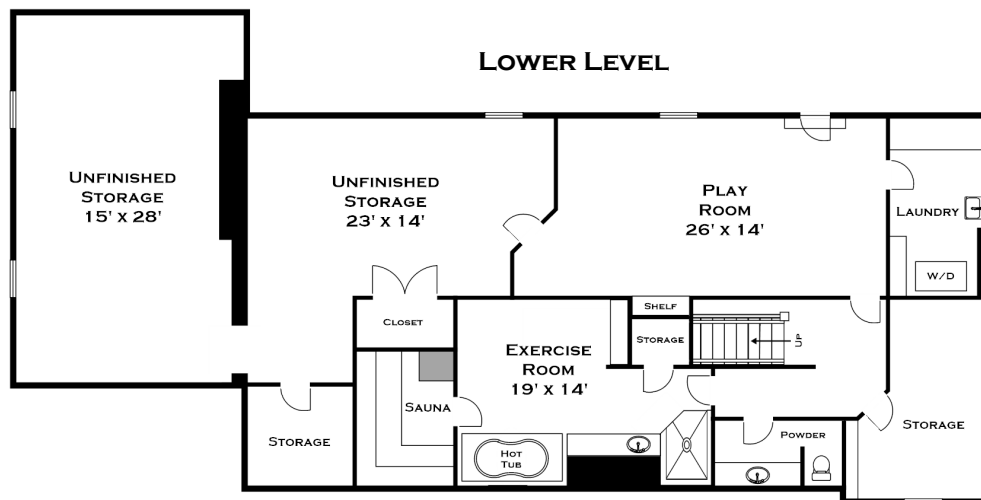

46 SCOTCH PINE ROAD, WELLESLEY MA

ALL MEASUREMENTS ARE APPROXIMATE AND FOR INFORMATIONAL PURPOSES ONLY - NOT DRAWN TO SCALE

DORENE J HIGGONS
GRAPHICS/CONSULTING
781.724.7306
DORENE.HIGGONS@GMAIL.COM