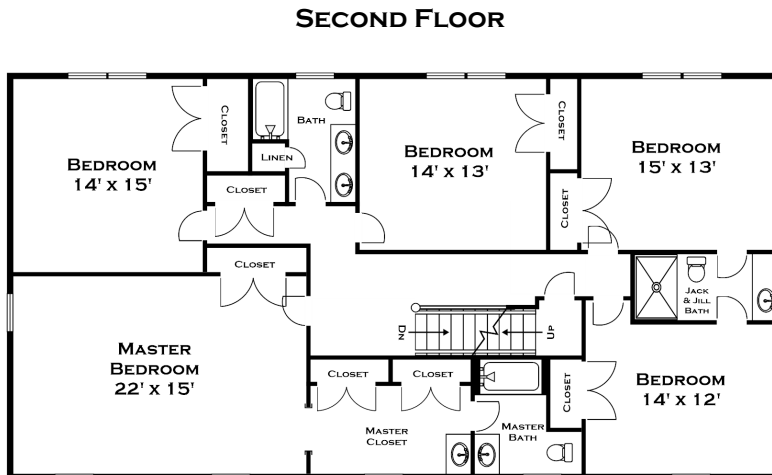

46 SCOTCH PINE ROAD, WELLESLEY MA

ALL MEASUREMENTS ARE APPROXIMATE AND FOR INFORMATIONAL PURPOSES ONLY - NOT DRAWN TO SCALE

DORENE J HIGGONS
GRAPHICS/CONSULTING
781.724.7306
DORENE.HIGGONS@GMAIL.COM