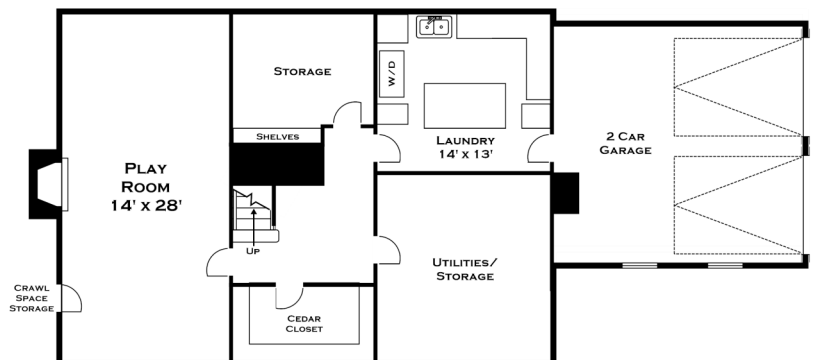

45 CHESTNUT STREET, WELLESLEY MA

THIRD FLOOR

SECOND FLOOR

LOWER LEVEL

DORENE J HIGGONS
GRAPHICS/CONSULTING
781.724.7306
DORENE.HIGGONS@GMAIL.COM

ALL MEASUREMENTS ARE APPROXIMATE AND FOR INFORMATIONAL PURPOSES ONLY—
NOT DRAWN TO SCALE
COPYRIGHT © 2021
BY DORENE HIGGONS