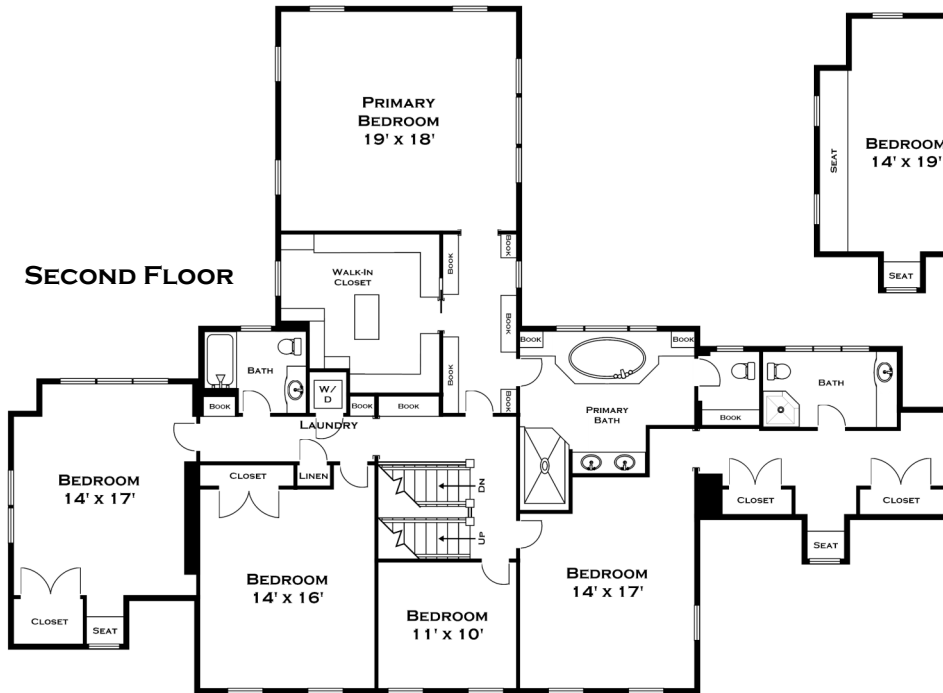

45 CHESTNUT STREET, WELLESLEY MA

THIRD FLOOR

SECOND FLOOR

LOWER LEVEL

DORENE J HIGGONS
GRAPHICS/CONSULTING
781.724.7306
DORENE.HIGGONS@GMAIL.COM

ALL MEASUREMENTS ARE APPROXIMATE AND FOR INFORMATIONAL PURPOSES ONLY—
NOT DRAWN TO SCALE
COPYRIGHT © 2021
BY DORENE HIGGONS