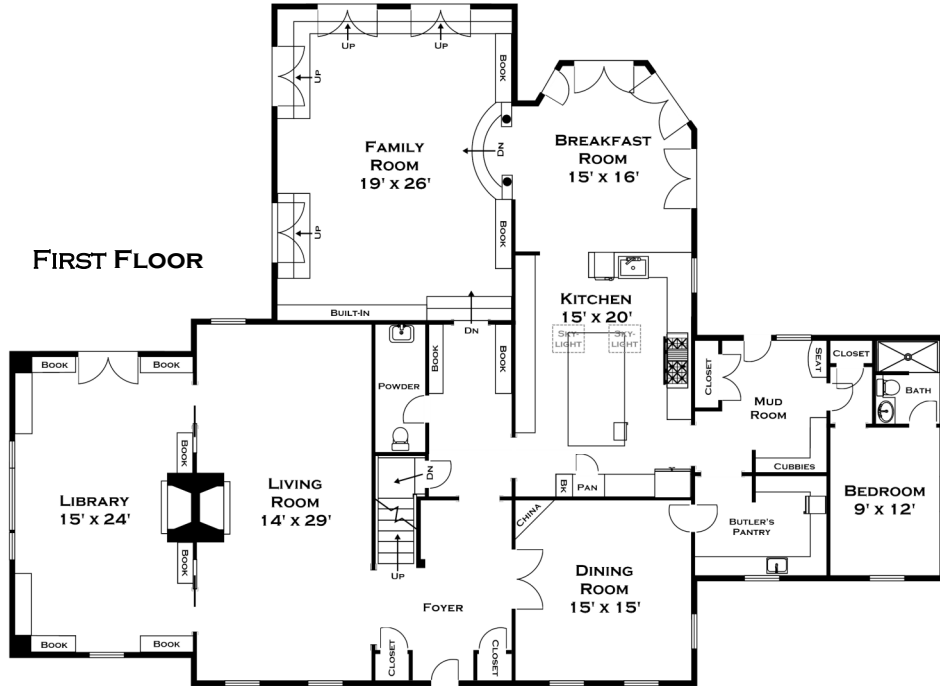

45 CHESTNUT STREET, WELLESLEY MA

THIRD FLOOR

SECOND FLOOR

LOWER LEVEL

DORENE J HIGGONS
GRAPHICS/CONSULTING
781.724.7306
DORENE.HIGGONS@GMAIL.COM

ALL MEASUREMENTS ARE APPROXIMATE AND FOR INFORMATIONAL PURPOSES ONLY—
NOT DRAWN TO SCALE
COPYRIGHT © 2021
BY DORENE HIGGONS