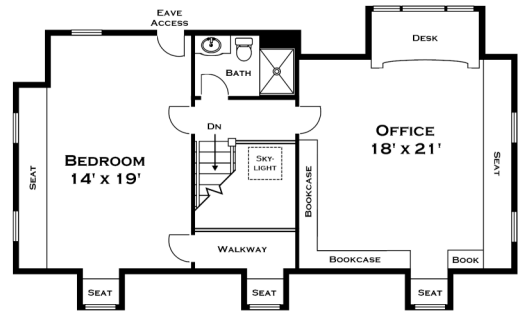

45 CHESTNUT STREET, WELLESLEY MA

THIRD FLOOR

SECOND FLOOR

LOWER LEVEL

DORENE J HIGGONS
GRAPHICS/CONSULTING
781.724.7306
DORENE.HIGGONS@GMAIL.COM

ALL MEASUREMENTS ARE APPROXIMATE AND FOR INFORMATIONAL PURPOSES ONLY—
NOT DRAWN TO SCALE
COPYRIGHT © 2021
BY DORENE HIGGONS