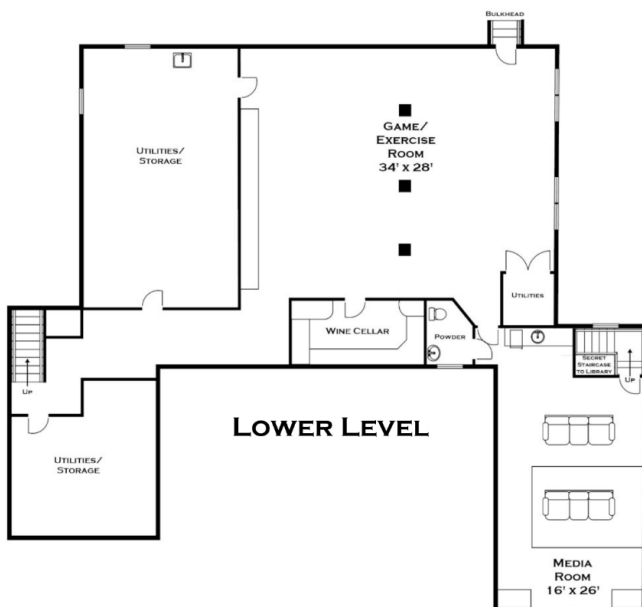

44 WALNUT STREET, WESTON MA

ALL MEASUREMENTS ARE APPROXIMATE AND FOR INFORMATIONAL PURPOSES ONLY— NOT DRAWN TO SCALE
 COPYRIGHT © 2022 BY DORENE HIGGONS

DORENE J HIGGONS
 GRAPHICS/CONSULTING
 781.724.7306
 DORENE.HIGGONS@GMAIL.COM