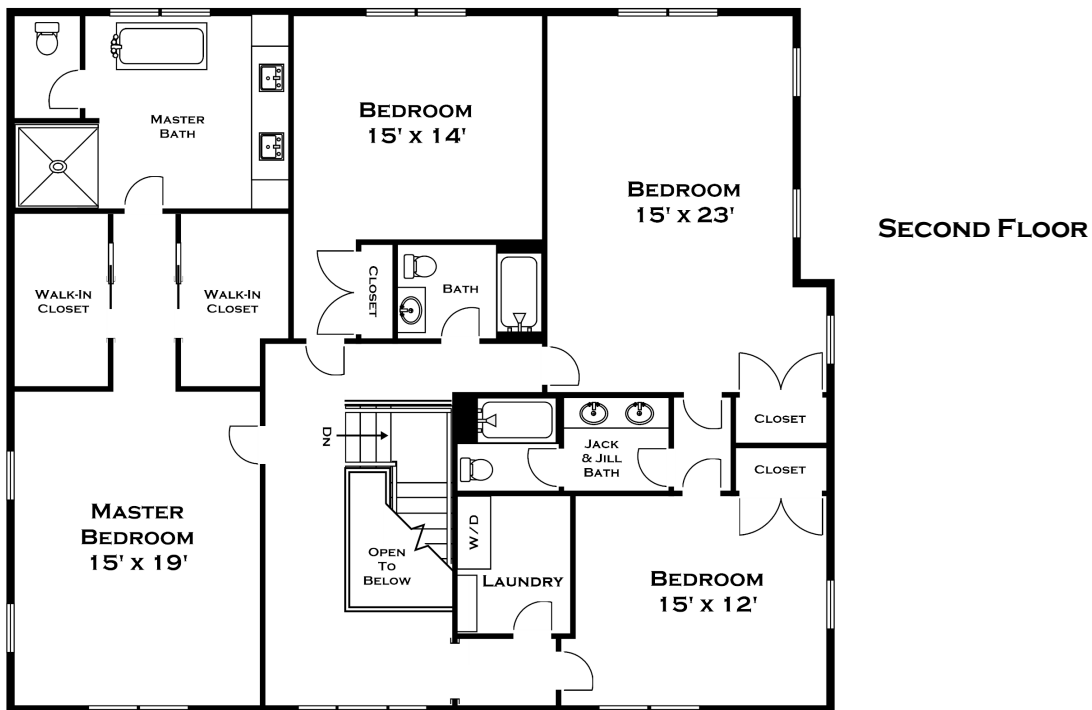

43 MACARTHUR ROAD, WELLESLEY MA

ALL MEASUREMENTS ARE APPROXIMATE AND FOR INFORMATIONAL PURPOSES ONLY - NOT DRAWN TO SCALE

DORENE J HIGGONS
GRAPHICS/CONSULTING
781.724.7306
DORENE.HIGGONS@GMAIL.COM