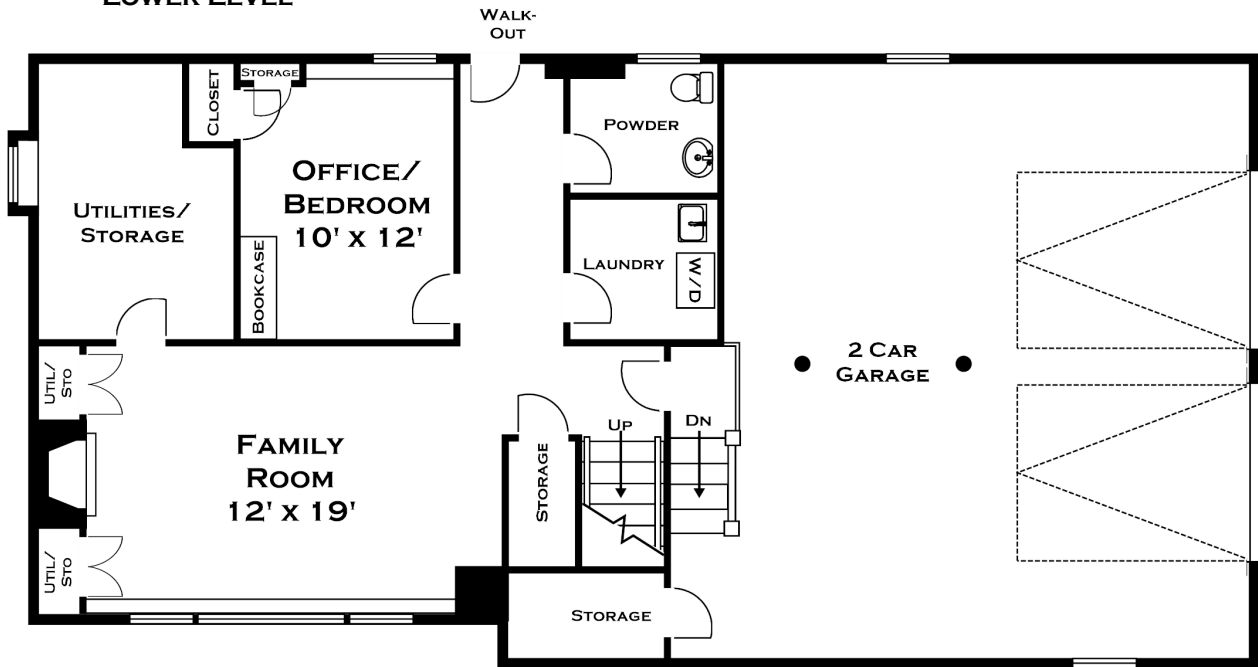

40 FOREST RIDGE ROAD, WESTON MA

LOWER LEVEL

ALL MEASUREMENTS ARE APPROXIMATE AND FOR INFORMATIONAL PURPOSES ONLY— NOT DRAWN TO SCALE
COPYRIGHT © 2021 BY DORENE HIGGONS

DORENE J HIGGONS
GRAPHICS/CONSULTING
781.724.7306
DORENE.HIGGONS@GMAIL.COM