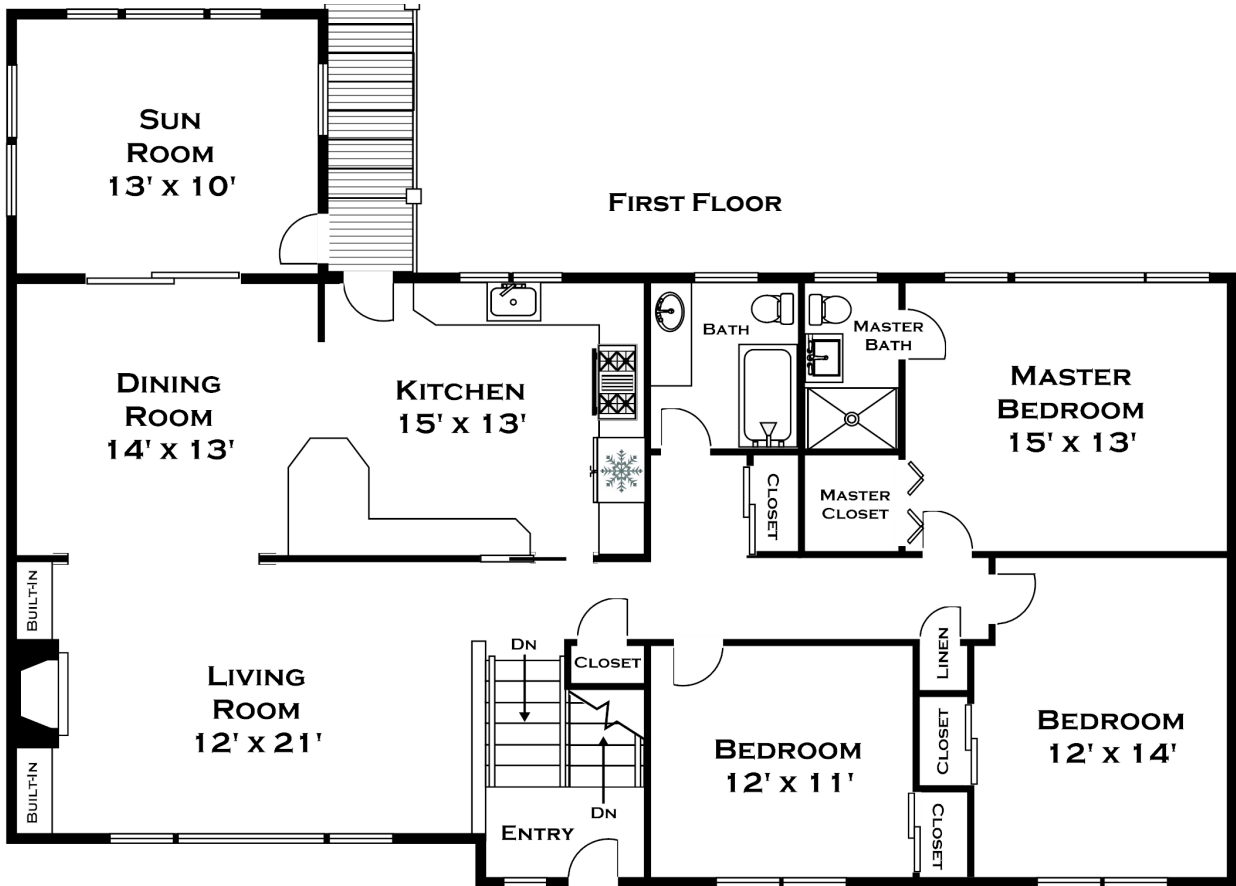

40 FOREST RIDGE ROAD, WESTON MA

LOWER LEVEL

ALL MEASUREMENTS ARE APPROXIMATE AND FOR INFORMATIONAL PURPOSES ONLY— NOT DRAWN TO SCALE
COPYRIGHT © 2021 BY DORENE HIGGONS

DORENE J HIGGONS
GRAPHICS/CONSULTING
781.724.7306
DORENE.HIGGONS@GMAIL.COM