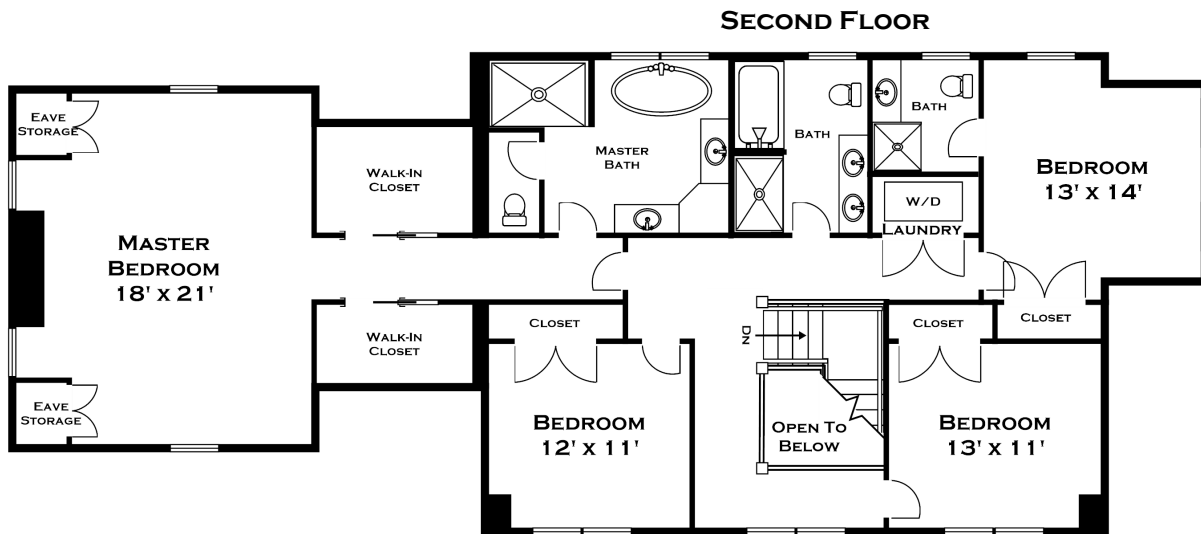

40 BEECHWOOD ROAD, WELLESLEY MA

DORENE J HIGGONS
GRAPHICS/CONSULTING
781.724.7306
DORENE.HIGGONS@GMAIL.COM

ALL MEASUREMENTS ARE APPROXIMATE AND FOR INFORMATIONAL PURPOSES ONLY—NOT DRAWN TO SCALE