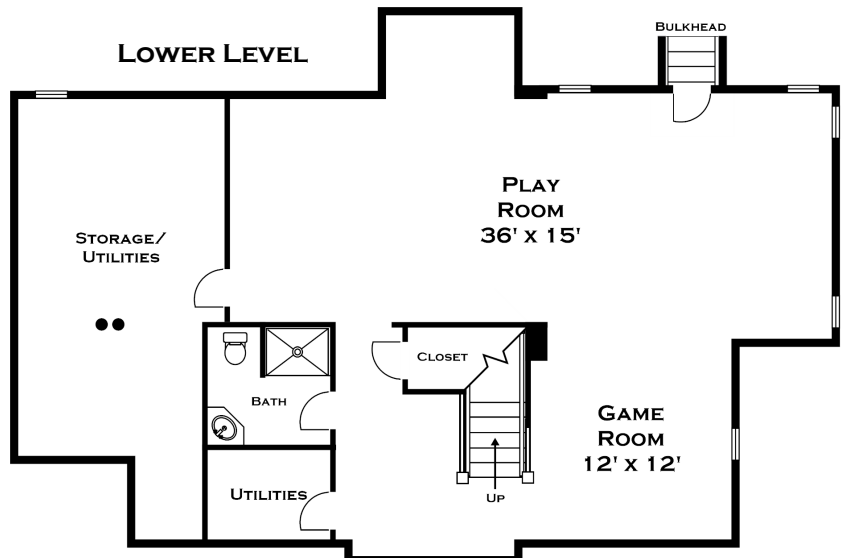

40 BEECHWOOD ROAD, WELLESLEY MA

DORENE J HIGGONS
GRAPHICS/CONSULTING
781.724.7306
DORENE.HIGGONS@GMAIL.COM

ALL MEASUREMENTS ARE APPROXIMATE AND FOR INFORMATIONAL PURPOSES ONLY—NOT DRAWN TO SCALE