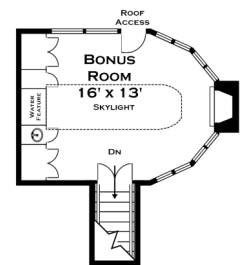

3 ROCKY LEDGE ROAD, WESTON MA

GARAGE

THIRD FLOOR

ALL MEASUREMENTS ARE APPROXIMATE AND FOR INFORMATIONAL PURPOSES ONLY—NOT DRAWN TO SCALE

DORENE J HIGGONS
 GRAPHICS/CONSULTING
 781.724.7306
 DORENE.HIGGONS@GMAIL.COM