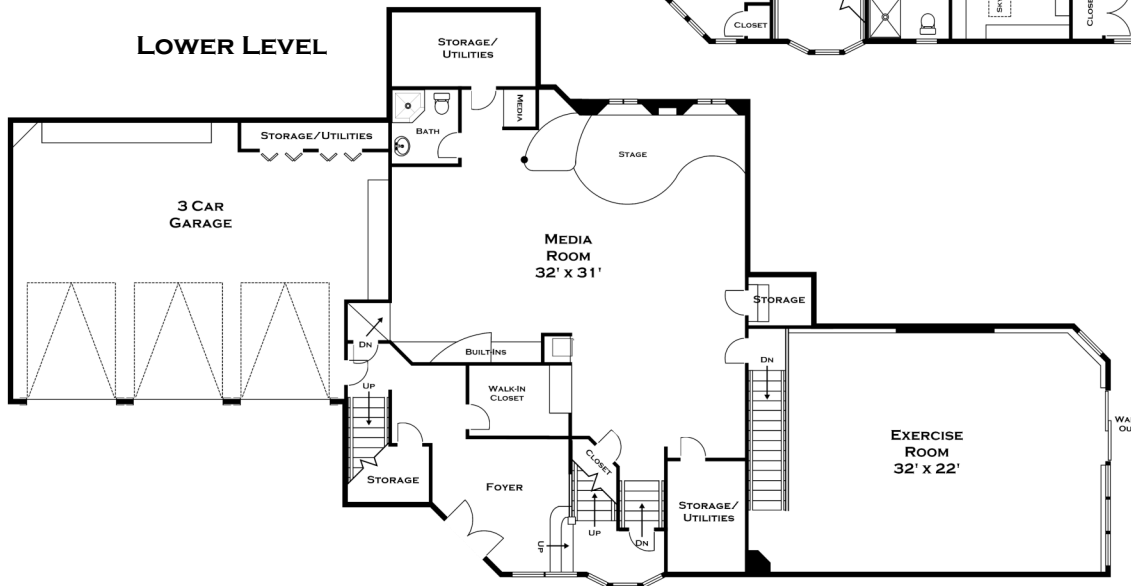

3 ROCKY LEDGE ROAD, WESTON MA

GARAGE

THIRD FLOOR

ALL MEASUREMENTS ARE APPROXIMATE AND FOR INFORMATIONAL PURPOSES ONLY—NOT DRAWN TO SCALE

DORENE J HIGGONS
 GRAPHICS/CONSULTING
 781.724.7306
 DORENE.HIGGONS@GMAIL.COM