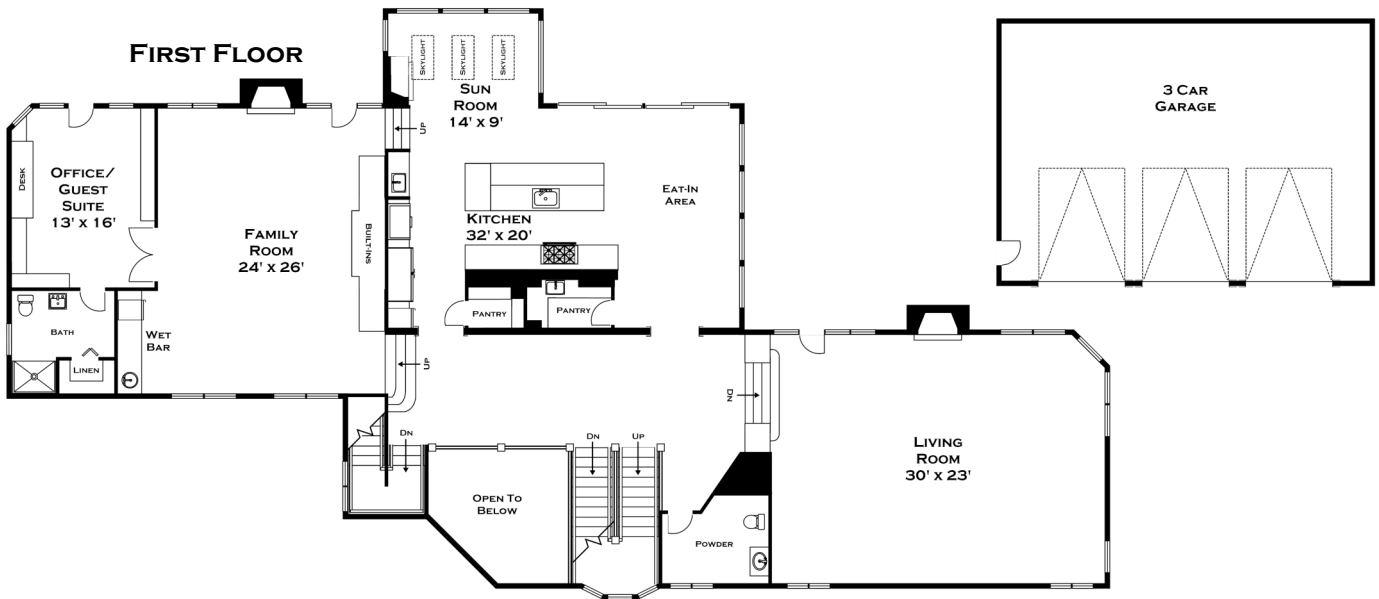

3 ROCKY LEDGE ROAD, WESTON MA

GARAGE

THIRD FLOOR

ALL MEASUREMENTS ARE APPROXIMATE AND FOR INFORMATIONAL PURPOSES ONLY—NOT DRAWN TO SCALE

DORENE J HIGGONS
 GRAPHICS/CONSULTING
 781.724.7306
 DORENE.HIGGONS@GMAIL.COM