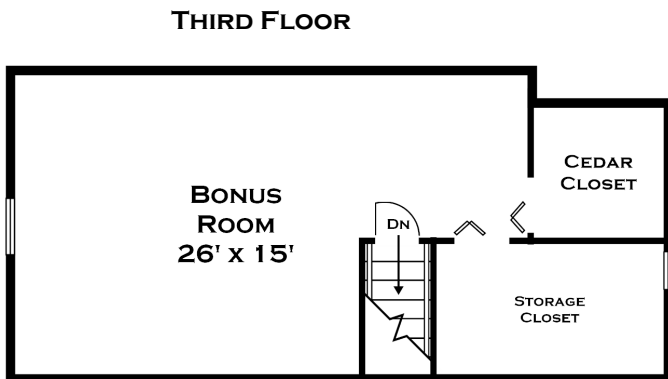

3 OLD COACH ROAD, WESTON MA

DORENE J HIGGONS
 GRAPHICS/CONSULTING
 781.724.7306
 DORENE.HIGGONS@GMAIL.COM

ALL MEASUREMENTS ARE APPROXIMATE AND FOR INFORMATIONAL PURPOSES ONLY.
 NOT DRAWN TO SCALE
 COPYRIGHT © 2020
 BY DORENE HIGGONS