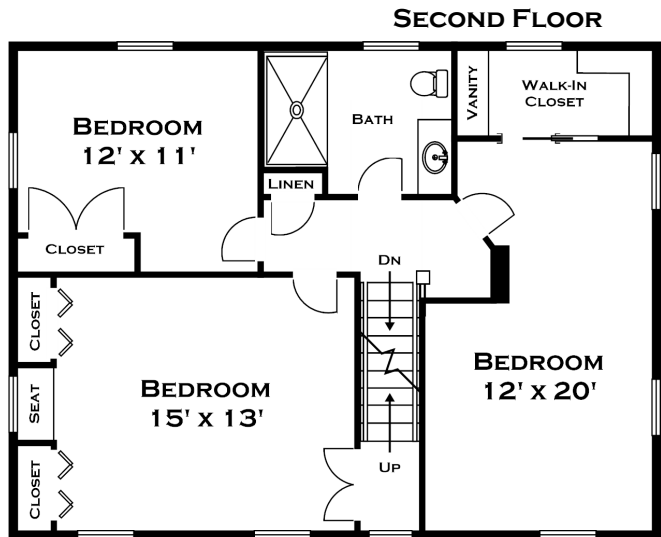

3 OLD COACH ROAD, WESTON MA

DORENE J HIGGONS
 GRAPHICS/CONSULTING
 781.724.7306
 DORENE.HIGGONS@GMAIL.COM

ALL MEASUREMENTS ARE APPROXIMATE AND FOR INFORMATIONAL PURPOSES ONLY.
 NOT DRAWN TO SCALE
 COPYRIGHT © 2020
 BY DORENE HIGGONS