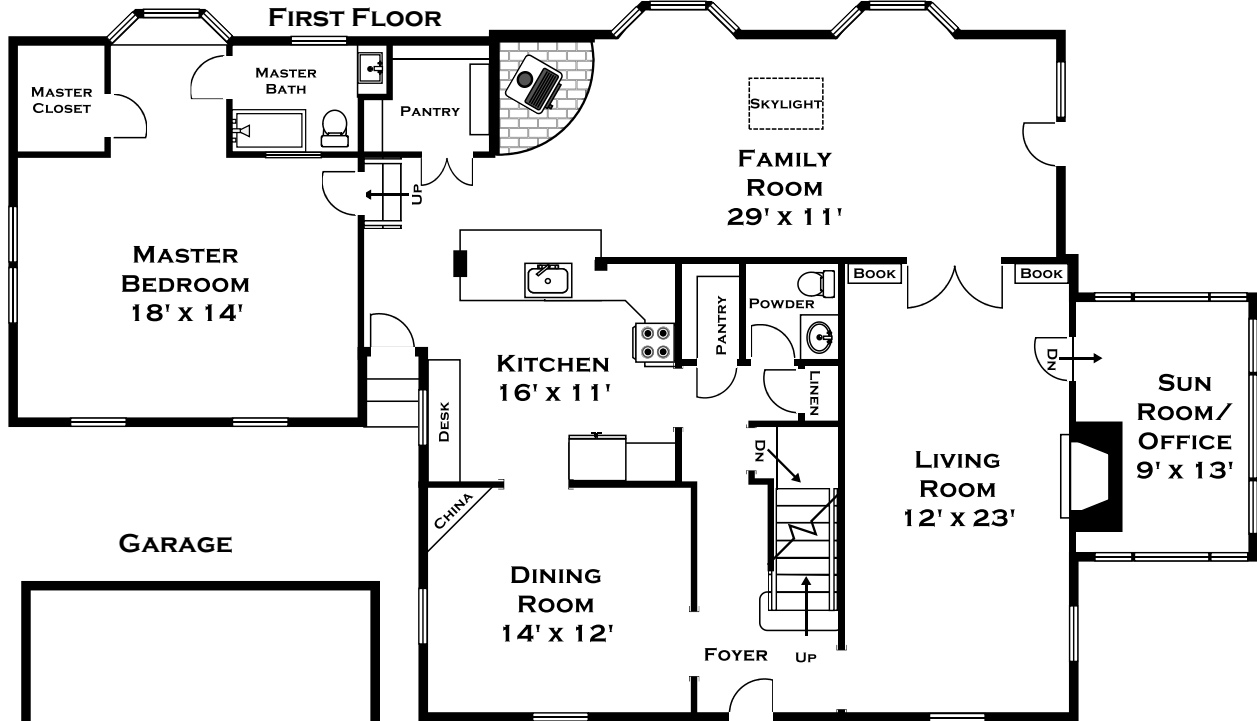

3 OLD COACH ROAD, WESTON MA

DORENE J HIGGONS
 GRAPHICS/CONSULTING
 781.724.7306
 DORENE.HIGGONS@GMAIL.COM

ALL MEASUREMENTS ARE APPROXIMATE AND FOR INFORMATIONAL PURPOSES ONLY.
 NOT DRAWN TO SCALE
 COPYRIGHT © 2020
 BY DORENE HIGGONS