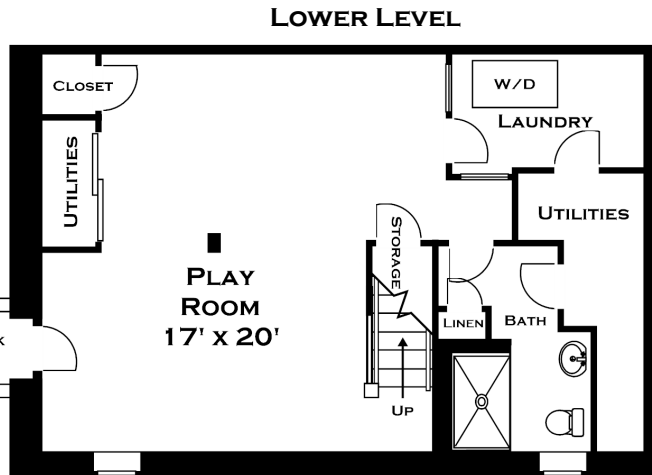

3 OLD COACH ROAD, WESTON MA

DORENE J HIGGONS
 GRAPHICS/CONSULTING
 781.724.7306
 DORENE.HIGGONS@GMAIL.COM

ALL MEASUREMENTS ARE APPROXIMATE AND FOR INFORMATIONAL PURPOSES ONLY.
 NOT DRAWN TO SCALE
 COPYRIGHT © 2020
 BY DORENE HIGGONS