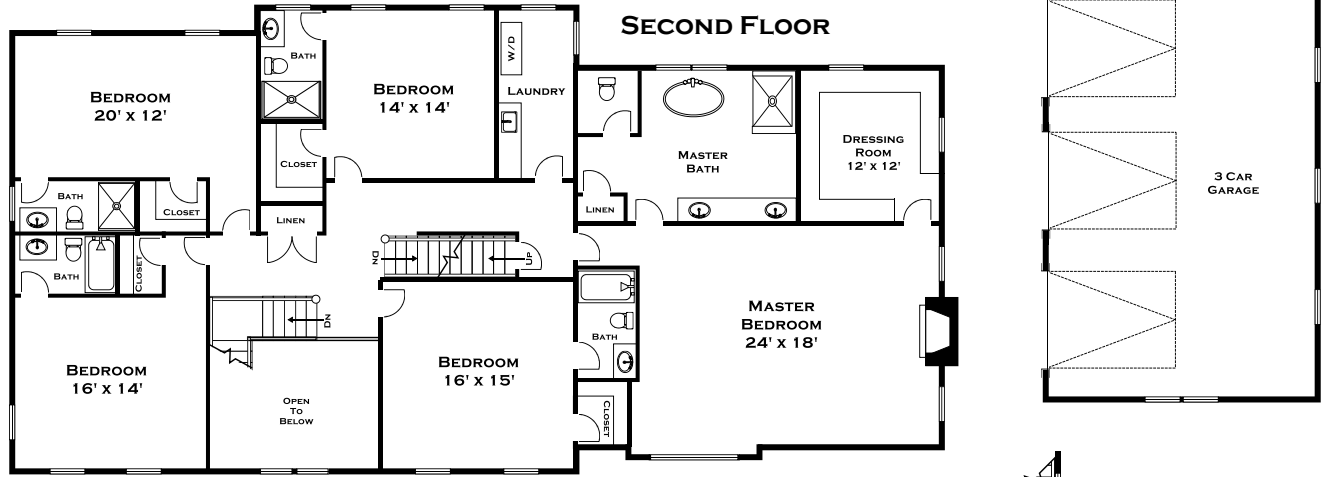

3 BLACK OAK ROAD, WESTON MA

ALL MEASUREMENTS ARE APPROXIMATE AND FOR INFORMATIONAL PURPOSES ONLY-- NOT DRAWN TO SCALE

DORENE J HIGGONS
 GRAPHICS/CONSULTING
 781.724.7306
 DORENEJHIGGONS.COM