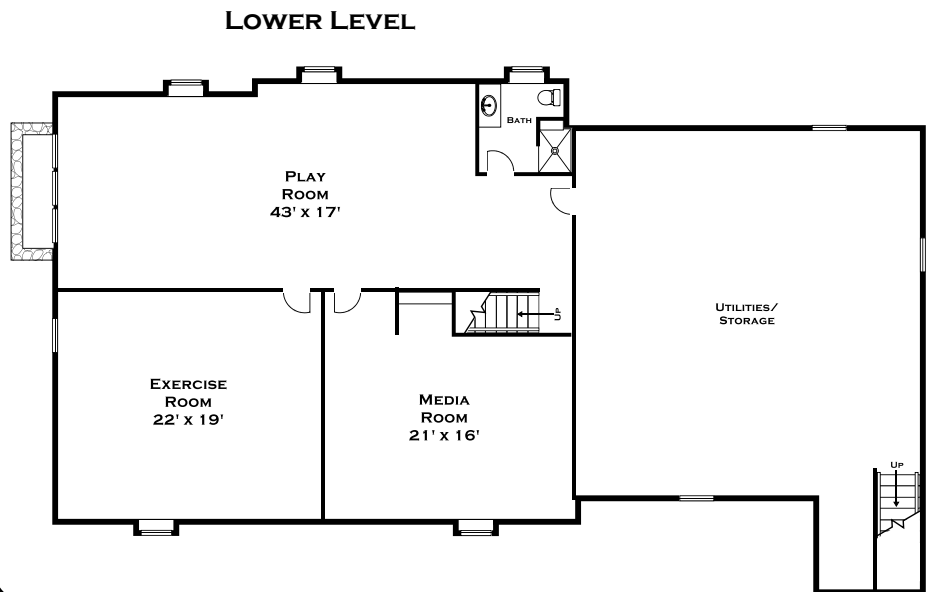

3 BLACK OAK ROAD, WESTON MA

ALL MEASUREMENTS ARE APPROXIMATE AND FOR INFORMATIONAL PURPOSES ONLY-- NOT DRAWN TO SCALE

DORENE J HIGGONS
 GRAPHICS/CONSULTING
 781.724.7306
 DORENEJHIGGONS.COM