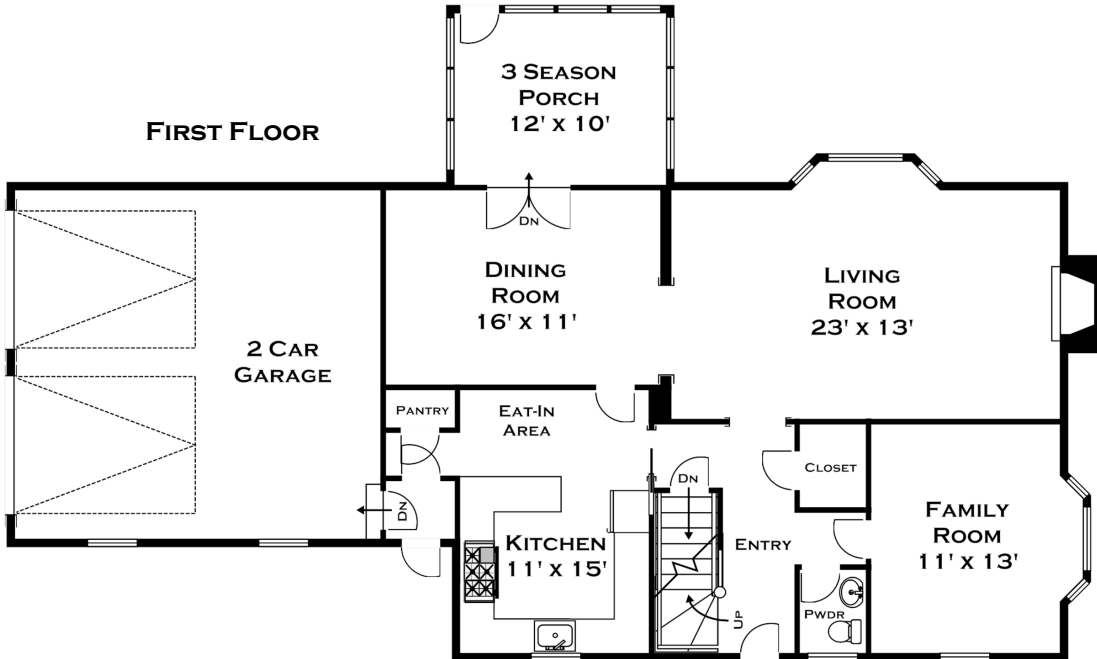

39 RUTGERS ROAD, WELLESLEY MA

FIRST FLOOR

SECOND FLOOR

LOWER LEVEL

ALL MEASUREMENTS ARE APPROXIMATE AND FOR INFORMATIONAL PURPOSES ONLY - NOT DRAWN TO SCALE

DORENE J HIGGONS
GRAPHICS/CONSULTING
781.724.7306
DORENEJHIGGONS.COM