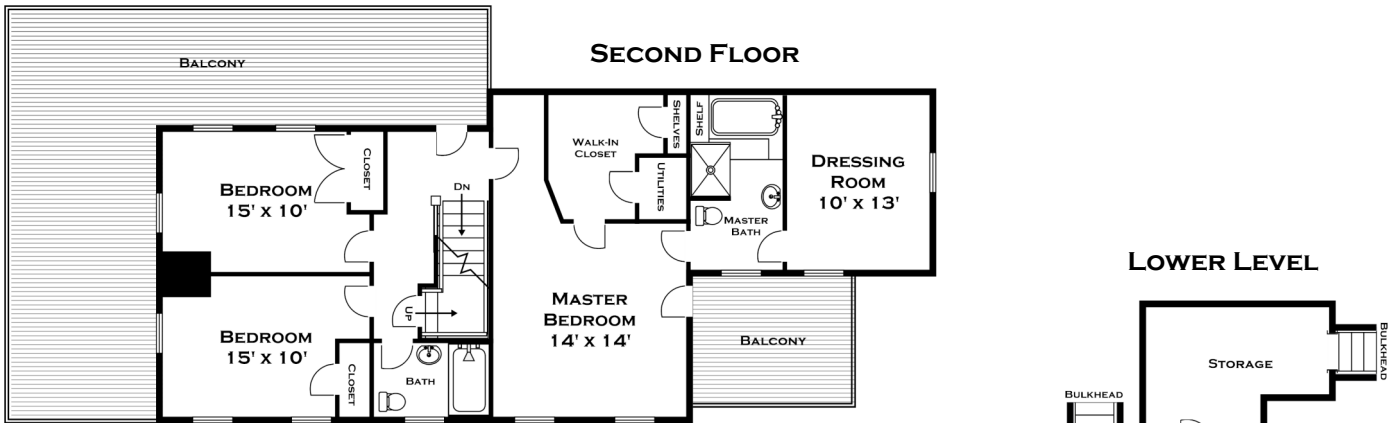

38 MAUGUS AVENUE, WELLESLEY MA

ALL MEASUREMENTS ARE APPROXIMATE AND FOR INFORMATIONAL PURPOSES ONLY - NOT DRAWN TO SCALE

DORENE J HIGGONS
 GRAPHICS/CONSULTING
 781.724.7306
 DORENEJHIGGONS.COM