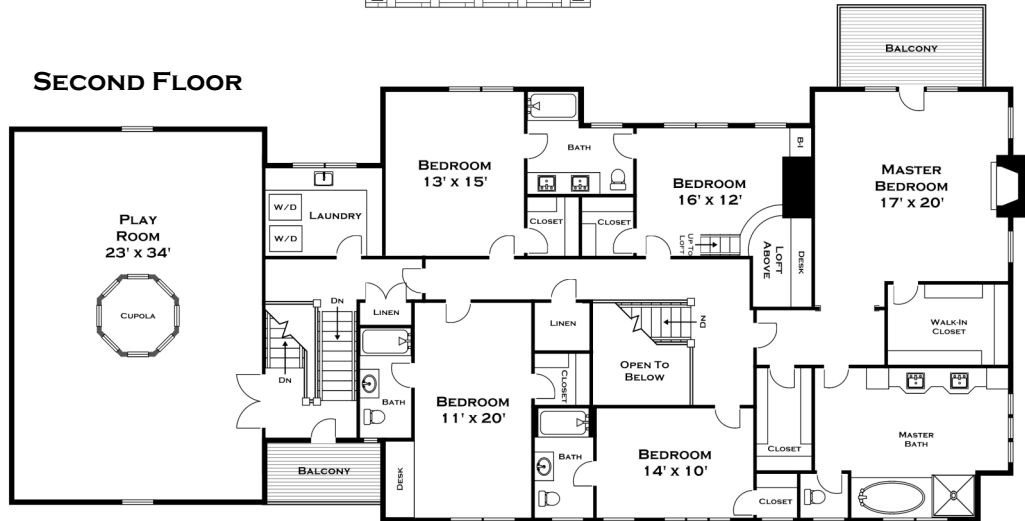

36 WALNUT ROAD, WESTON MA

ALL MEASUREMENTS ARE APPROXIMATE AND FOR INFORMATIONAL PURPOSES ONLY—NOT DRAWN TO SCALE

DORENE J HIGGONS
 GRAPHICS / CONSULTING
 781.724.7306
 DORENE.HIGGONS@GMAIL.COM