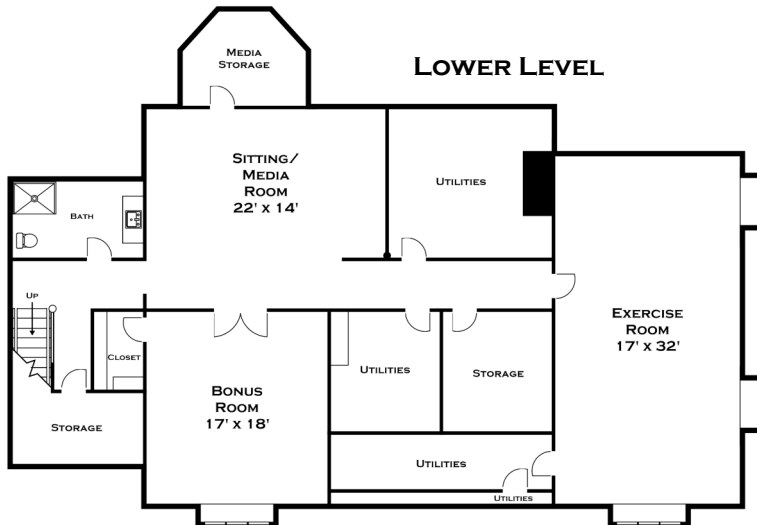

36 WALNUT ROAD, WESTON MA

ALL MEASUREMENTS ARE APPROXIMATE AND FOR INFORMATIONAL PURPOSES ONLY—NOT DRAWN TO SCALE

DORENE J HIGGONS
 GRAPHICS / CONSULTING
 781.724.7306
 DORENE.HIGGONS@GMAIL.COM