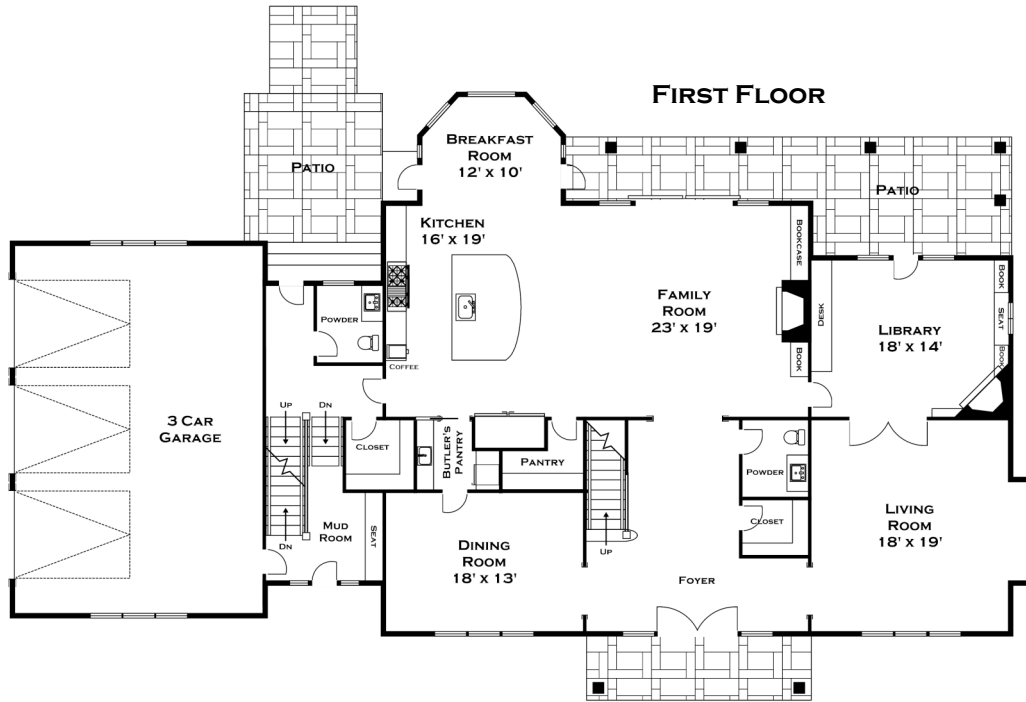

36 WALNUT ROAD, WESTON MA

ALL MEASUREMENTS ARE APPROXIMATE AND FOR INFORMATIONAL PURPOSES ONLY—NOT DRAWN TO SCALE

DORENE J HIGGONS
 GRAPHICS / CONSULTING
 781.724.7306
 DORENE.HIGGONS@GMAIL.COM