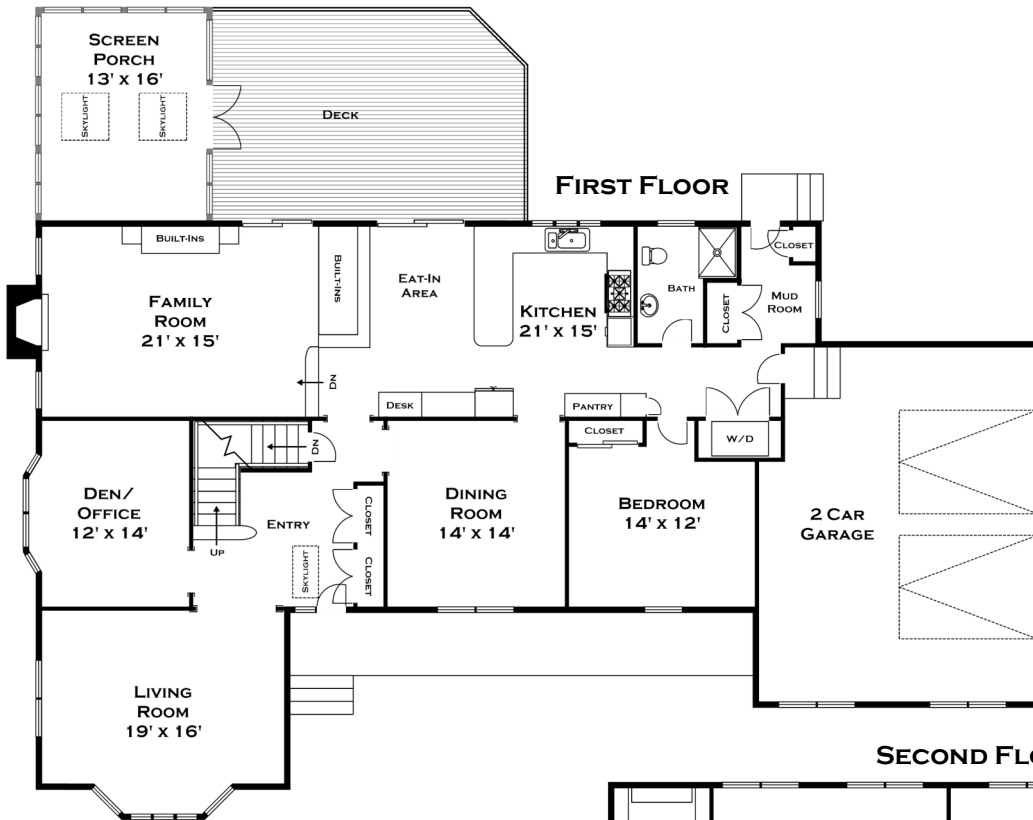

36 ELIOT HILL ROAD, NATICK MA

ALL MEASUREMENTS ARE APPROXIMATE AND FOR INFORMATIONAL PURPOSES ONLY-- NOT DRAWN TO SCALE

DORENE J HIGGONS
GRAPHICS/CONSULTING
781.724.7306
DORENE.HIGGONS@GMAIL.COM