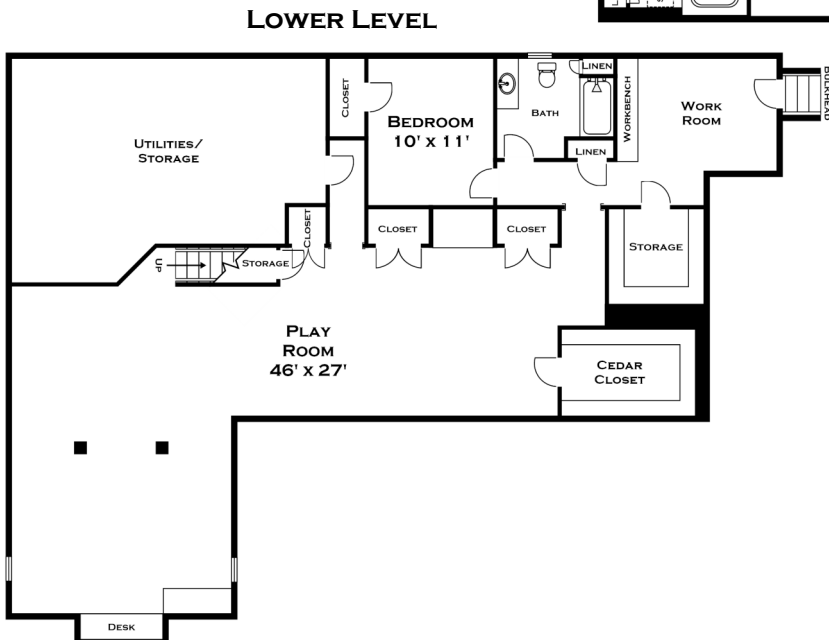

36 ELIOT HILL ROAD, NATICK MA

ALL MEASUREMENTS ARE APPROXIMATE AND FOR INFORMATIONAL PURPOSES ONLY-- NOT DRAWN TO SCALE

DORENE J HIGGONS
GRAPHICS/CONSULTING
781.724.7306
DORENE.HIGGONS@GMAIL.COM