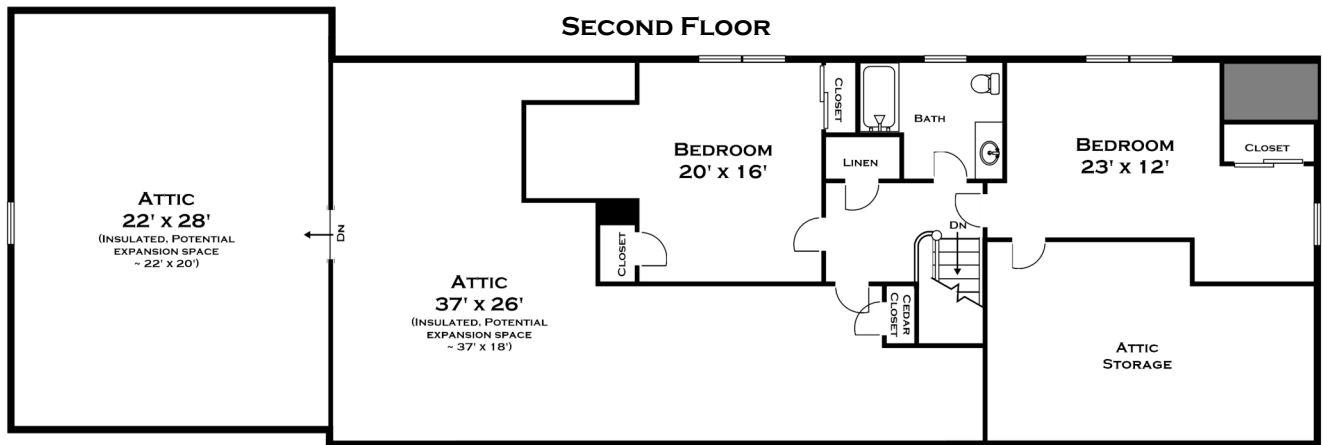

359 GROVE STREET, NEEDHAM MA

ALL MEASUREMENTS ARE APPROXIMATE AND FOR INFORMATIONAL PURPOSES ONLY—NOT DRAWN TO SCALE
 COPYRIGHT © 2024 BY DORENE HIGGONS

DORENE J HIGGONS
 GRAPHICS/CONSULTING
 781.724.7306
 DORENE.HIGGONS@GMAIL.COM