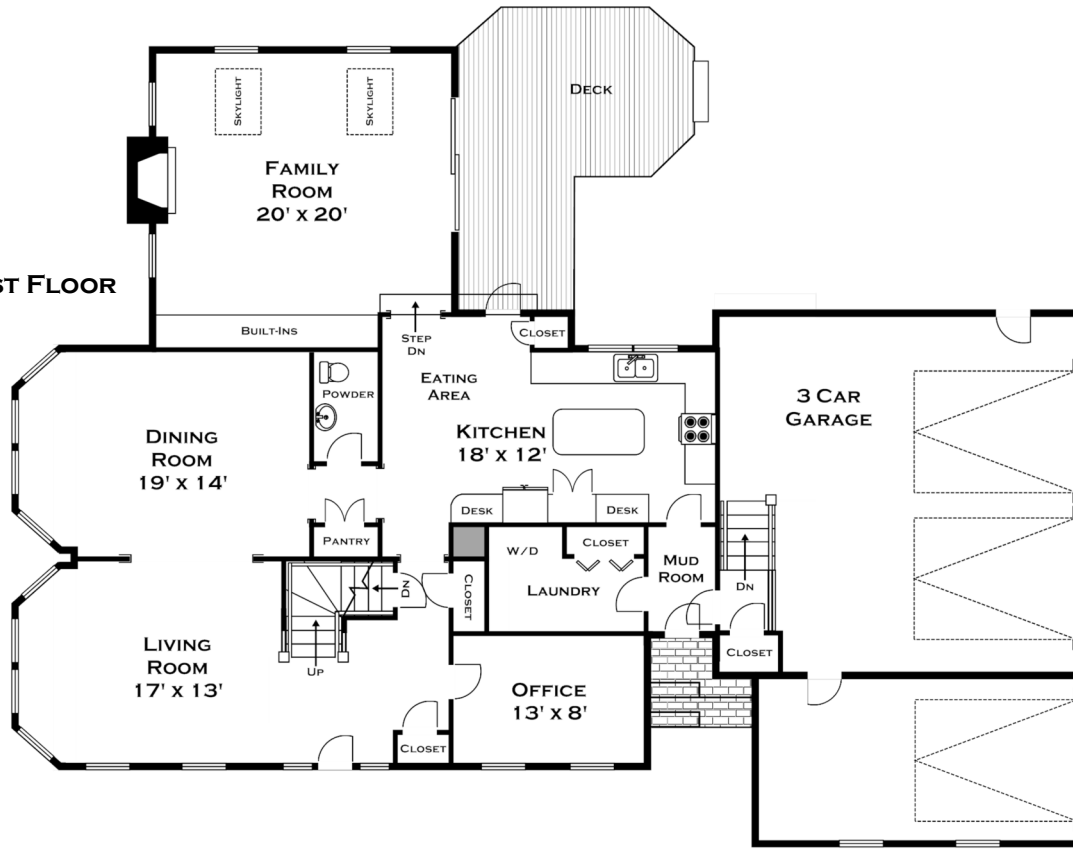

34 BABE RUTH DRIVE, SUDBURY MA

FIRST FLOOR

SECOND FLOOR

LOWER LEVEL

ALL MEASUREMENTS ARE APPROXIMATE AND FOR INFORMATIONAL PURPOSES ONLY-- NOT DRAWN TO SCALE

DORENE J HIGGONS
 GRAPHICS/CONSULTING
 781.724.7306
 DORENE.HIGGONS.COM