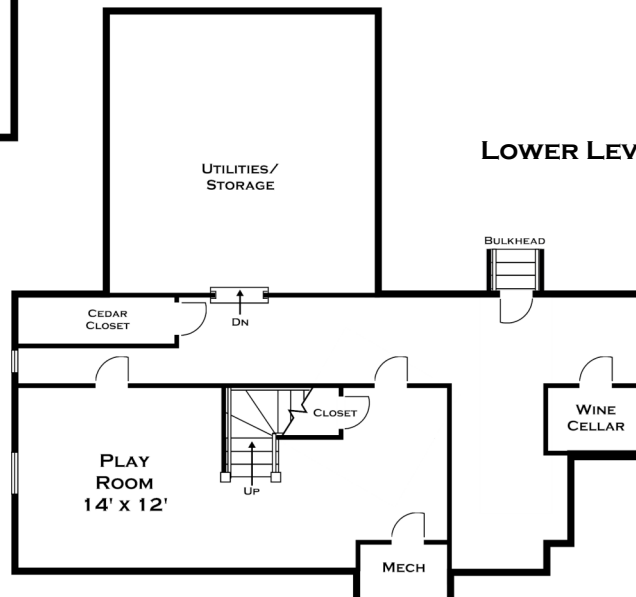

34 BABE RUTH DRIVE, SUDBURY MA

FIRST FLOOR

SECOND FLOOR

LOWER LEVEL

ALL MEASUREMENTS ARE APPROXIMATE AND FOR INFORMATIONAL PURPOSES ONLY-- NOT DRAWN TO SCALE

DORENE J HIGGONS
 GRAPHICS/CONSULTING
 781.724.7306
 DORENE.HIGGONS.COM