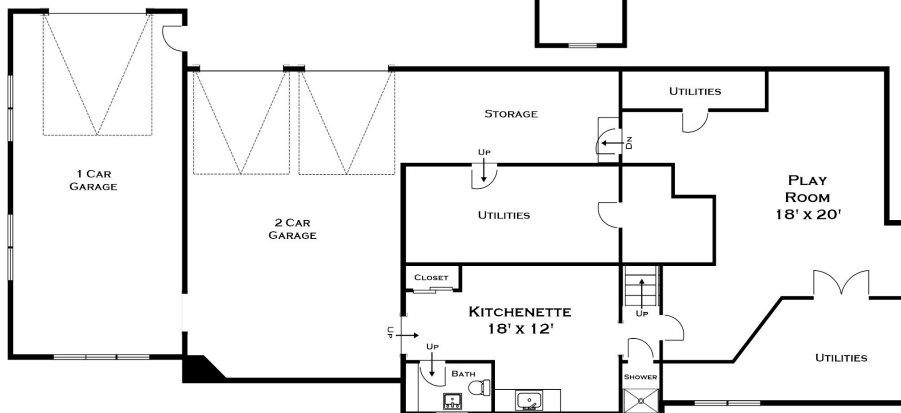

32 MAUGUS AVENUE, WELLESLEY MA

SECOND FLOOR

THIRD FLOOR

LOWER LEVEL

ALL MEASUREMENTS ARE APPROXIMATE AND FOR INFORMATIONAL PURPOSES ONLY - NOT DRAWN TO SCALE

DORENE J HIGGONS
GRAPHICS / CONSULTING
781.724.7306
DORENE.HIGGONS.COM