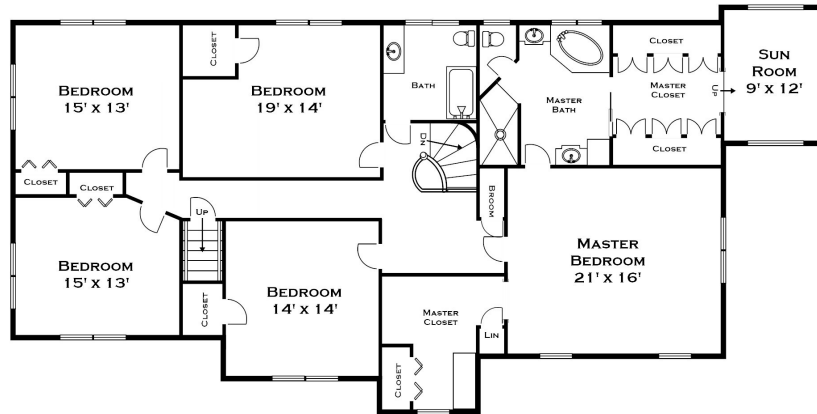

32 MAUGUS AVENUE, WELLESLEY MA

SECOND FLOOR

THIRD FLOOR

LOWER LEVEL

ALL MEASUREMENTS ARE APPROXIMATE AND FOR INFORMATIONAL PURPOSES ONLY - NOT DRAWN TO SCALE

DORENE J HIGGONS
GRAPHICS / CONSULTING
781.724.7306
DORENE.HIGGONS.COM