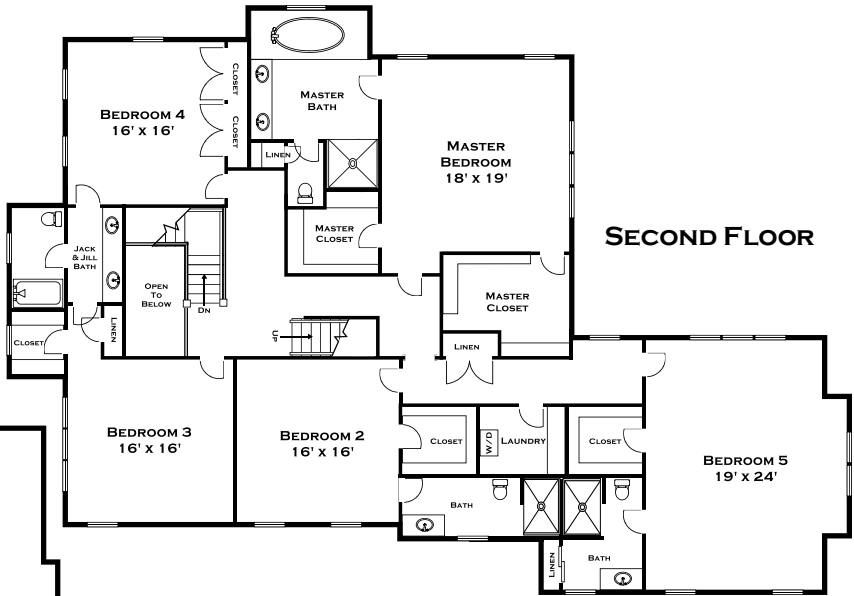

32 CROSS STREET, DOVER MA

ALL MEASUREMENTS ARE APPROXIMATE AND FOR INFORMATIONAL PURPOSES ONLY—NOT DRAWN TO SCALE

DORENE J HIGGONS
GRAPHICS/CONSULTING
781.724.7306
DORENE.HIGGONS@GMAIL.COM