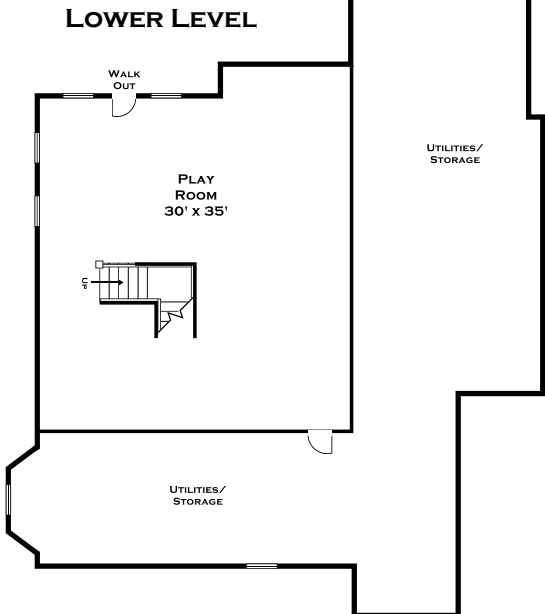

32 CROSS STREET, DOVER MA

ALL MEASUREMENTS ARE APPROXIMATE AND FOR INFORMATIONAL PURPOSES ONLY—NOT DRAWN TO SCALE

DORENE J HIGGONS
GRAPHICS/CONSULTING
781.724.7306
DORENE.HIGGONS@GMAIL.COM