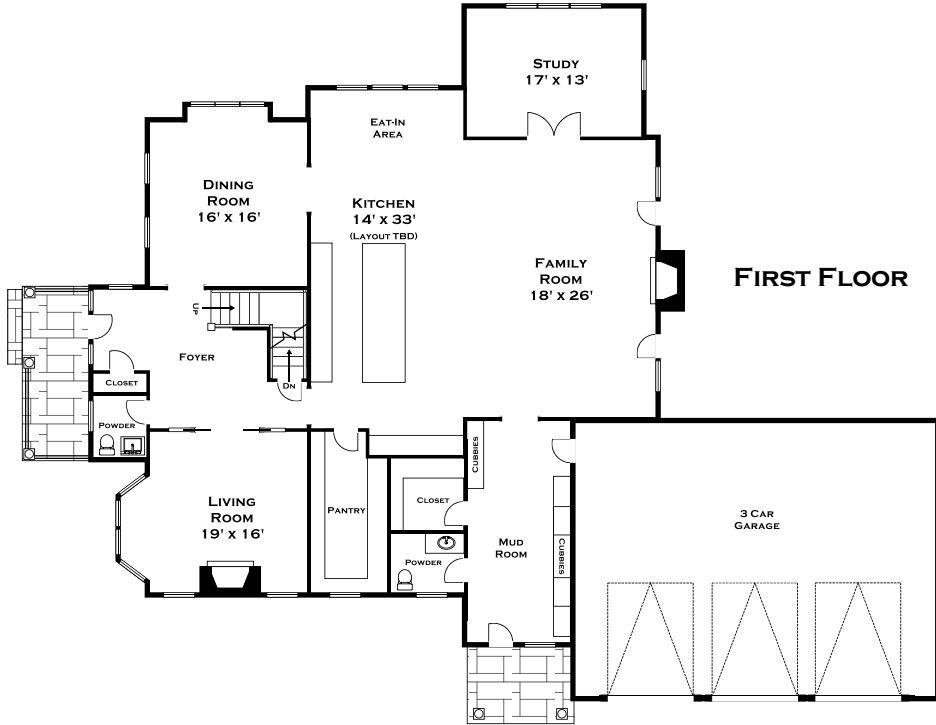

32 CROSS STREET, DOVER MA

ALL MEASUREMENTS ARE APPROXIMATE AND FOR INFORMATIONAL PURPOSES ONLY—NOT DRAWN TO SCALE

DORENE J HIGGONS
GRAPHICS/CONSULTING
781.724.7306
DORENE.HIGGONS@GMAIL.COM