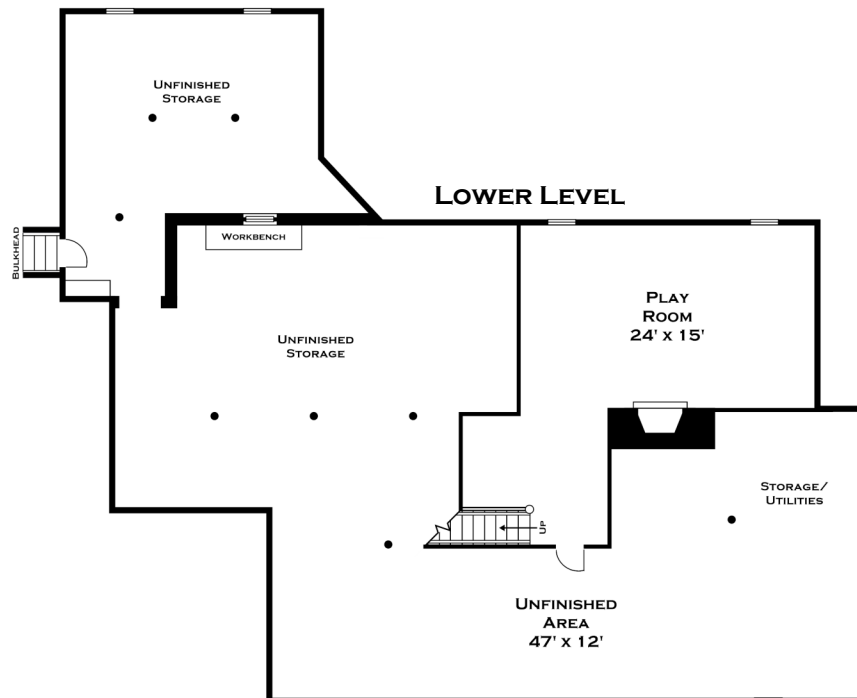

321 BOSTON POST ROAD, WESTON MA

DORENE J. HIGGONS
GRAPHICS/CONSULTING
781.724.7306
DORENE.HIGGONS@GMAIL.COM

ALL MEASUREMENTS ARE APPROXIMATE AND FOR INFORMATIONAL PURPOSES ONLY.
NOT DRAWN TO SCALE
COPYRIGHT © 2021 BY DORENE HIGGONS