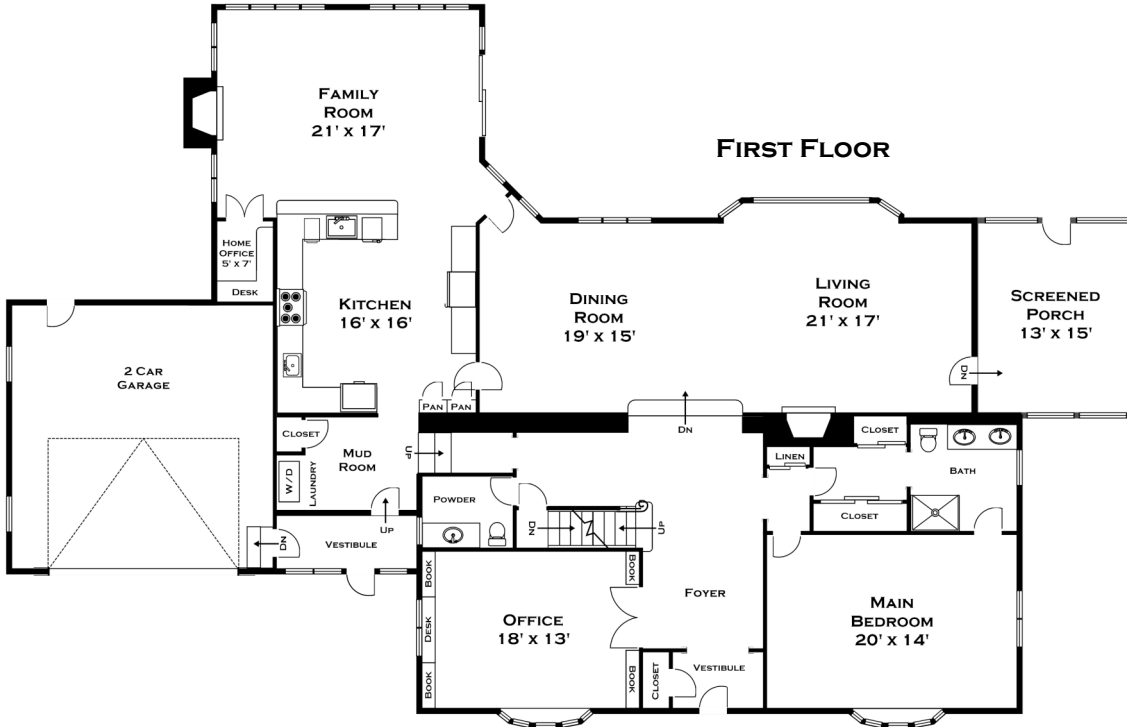

321 BOSTON POST ROAD, WESTON MA

DORENE J. HIGGONS
GRAPHICS/CONSULTING
781.724.7306
DORENE.HIGGONS@GMAIL.COM

ALL MEASUREMENTS ARE APPROXIMATE AND FOR INFORMATIONAL PURPOSES ONLY.
NOT DRAWN TO SCALE
COPYRIGHT © 2021 BY DORENE HIGGONS