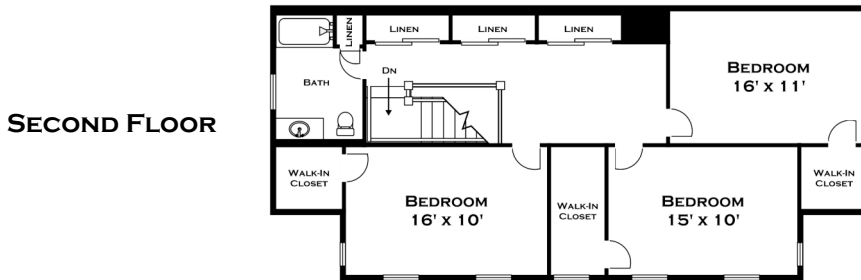

321 BOSTON POST ROAD, WESTON MA

DORENE J. HIGGONS
GRAPHICS/CONSULTING
781.724.7306
DORENE.HIGGONS@GMAIL.COM

ALL MEASUREMENTS ARE APPROXIMATE AND FOR INFORMATIONAL PURPOSES ONLY.
NOT DRAWN TO SCALE
COPYRIGHT © 2021 BY DORENE HIGGONS