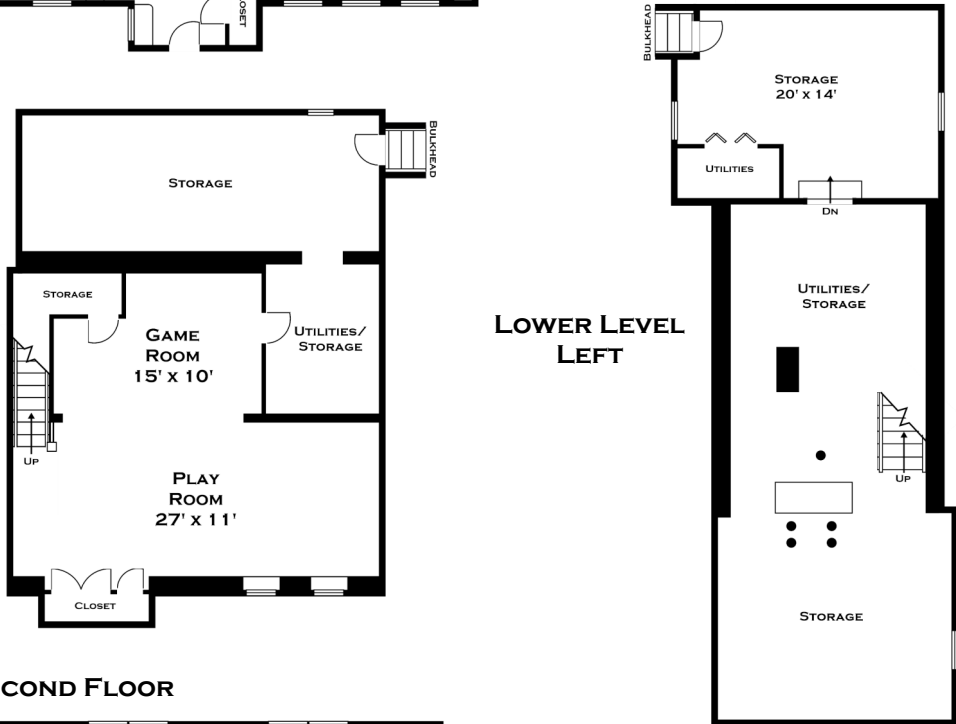

30 GLENWOOD STREET, NATICK MA

FIRST FLOOR

LOWER LEVEL RIGHT

LOWER LEVEL LEFT

SECOND FLOOR

ALL MEASUREMENTS ARE

DORENE J HIGGONS
 GRAPHICS/CONSULTING
 781.724.7306
 DORENE.HIGGONS@GMAIL.COM