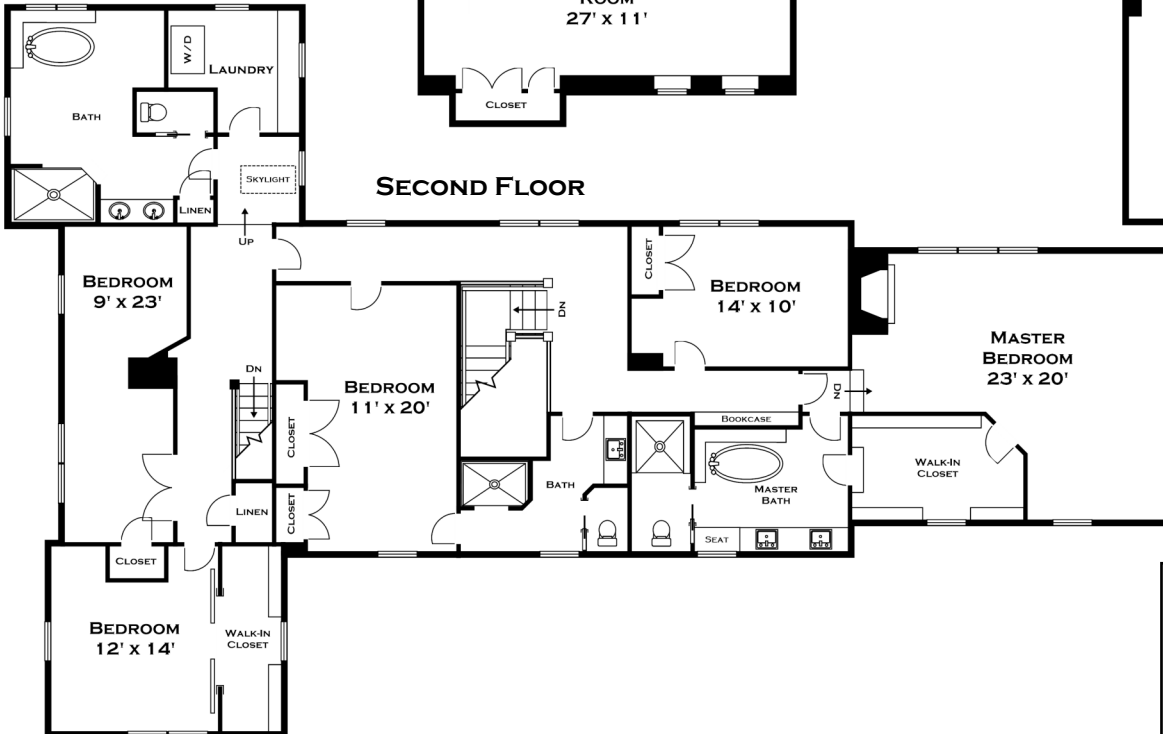

30 GLENWOOD STREET, NATICK MA

FIRST FLOOR

LOWER LEVEL RIGHT

LOWER LEVEL LEFT

SECOND FLOOR

ALL MEASUREMENTS ARE

DORENE J HIGGONS
 GRAPHICS/CONSULTING
 781.724.7306
 DORENE.HIGGONS@GMAIL.COM