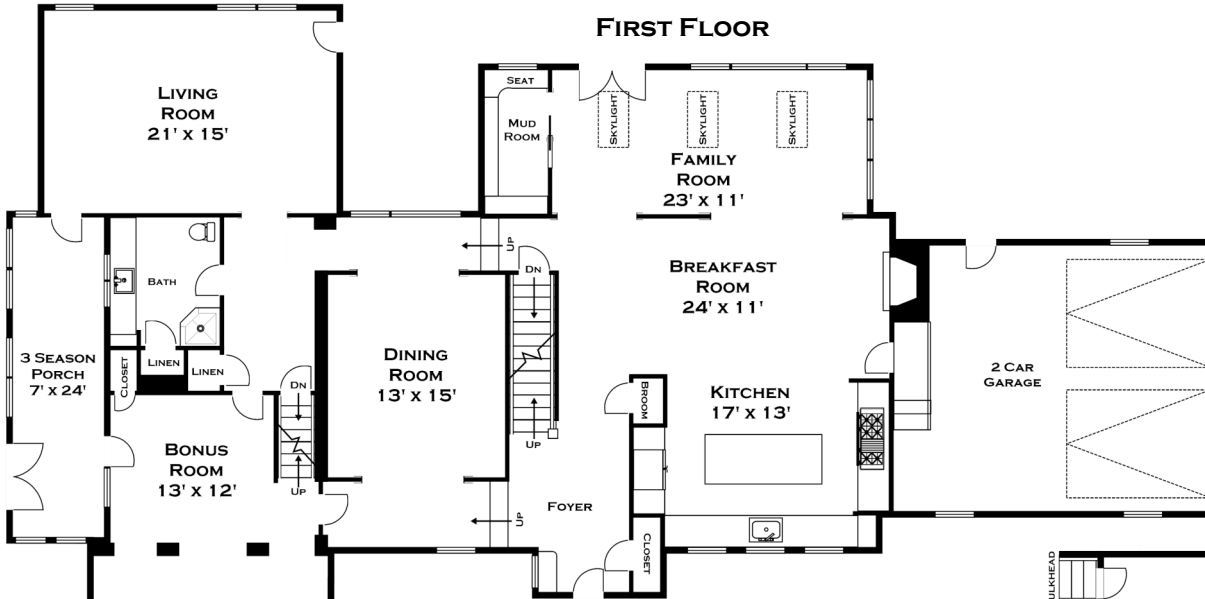

30 GLENWOOD STREET, NATICK MA

FIRST FLOOR

LOWER LEVEL RIGHT

LOWER LEVEL LEFT

SECOND FLOOR

ALL MEASUREMENTS ARE

DORENE J HIGGONS
 GRAPHICS/CONSULTING
 781.724.7306
 DORENE.HIGGONS@GMAIL.COM