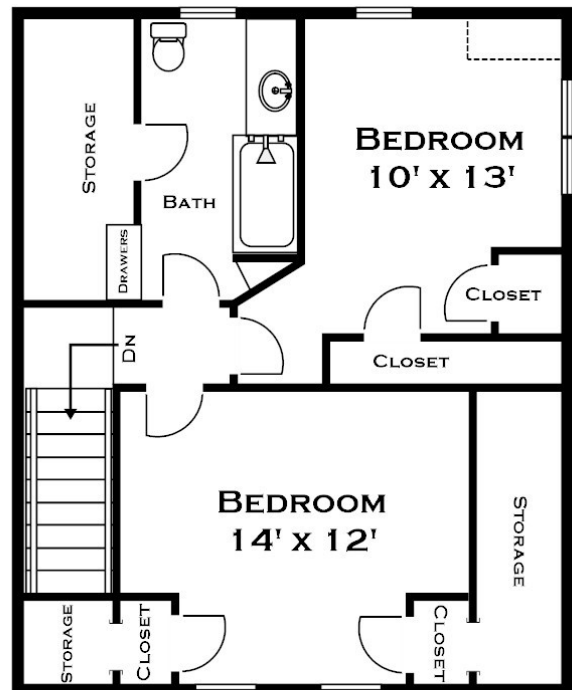

30 COTTAGE STREET, WELLESLEY MA

FIRST FLOOR

SECOND FLOOR

ALL MEASUREMENTS ARE APPROXIMATE AND FOR INFORMATIONAL PURPOSES ONLY -- NOT DRAWN TO SCALE

DORENE J HIGGONS
GRAPHICS / CONSULTING
781.724.7306
DORENE.HIGGONS.COM