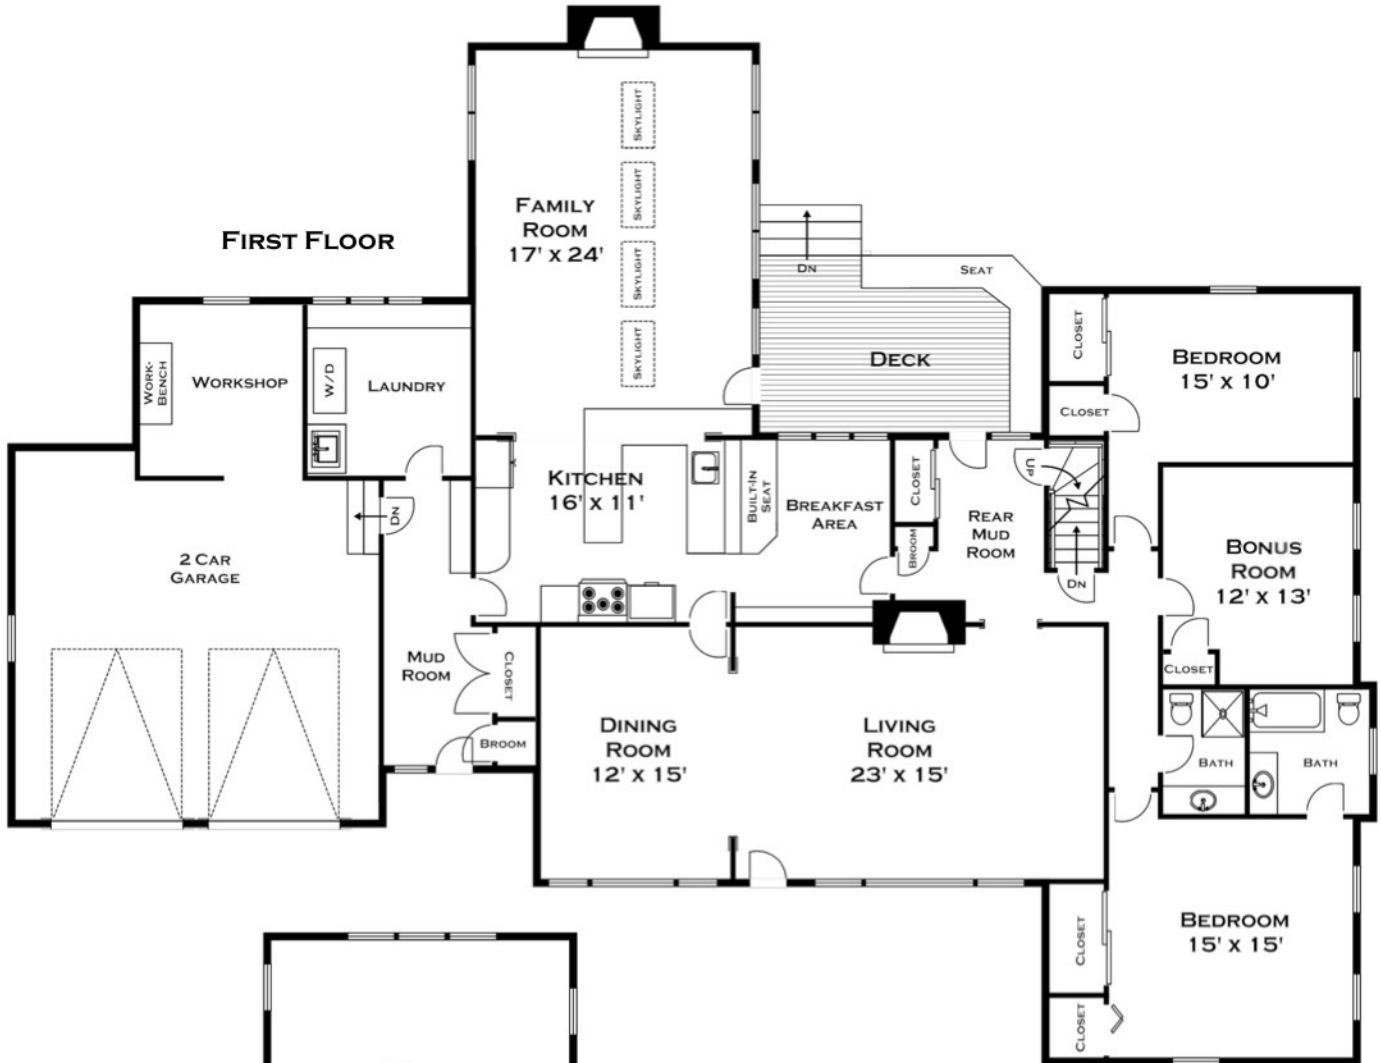

30 CORWOOD DRIVE, WESTON MA

ALL MEASUREMENTS ARE APPROXIMATE AND FOR INFORMATIONAL PURPOSES ONLY— NOT DRAWN TO SCALE. COPYRIGHT © 2021 BY DORENE HIGGONS

DORENE J HIGGONS
GRAPHICS/CONSULTING
781.724.7306
DORENE.HIGGONS@GMAIL.COM